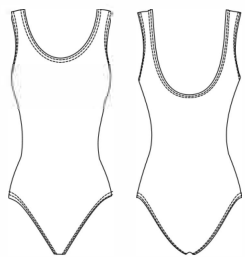

■ Light Blue

■ Black

SHORT SLEEVE LEOTARD

DLD04M

Size: XXS- XL

80% Polyamide micro, 20% Elastane

□ White

■ Pink

■ Light Blue

■ Black

THIN-STRAP LEOTARD

DLD08M

Size: XXS- XL

80% Polyamide micro, 20% Elastane

□ White

■ Pink Light

■ Blue

■ Black

TANK TOP LEOTARD

DLD09M

Size: XXS - XL

80% Polyamide micro, 20% Elastane

□ White

■ Pink

■ Light Blue

■ Black

LONG SLEEVE LEOTARD

DL03MP

Size: XXS- XL

80% Polyamide micro, 20% Elastane

With lining

White