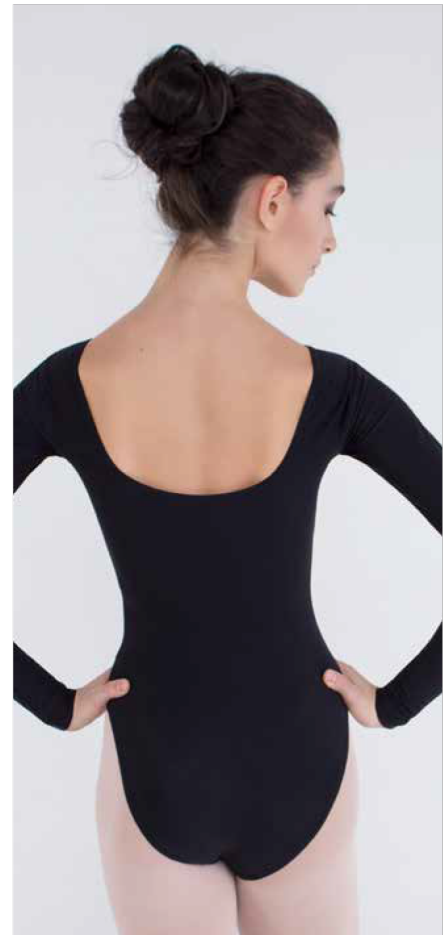

BOAT NECK LEOTARD

DL1011MP

Size: XXS- XL
80% Polyamide micro, 20% Elastane
With lining and Mesh
■ Black

PRINCESS SEAM THIN STRAP LEOTARD

DL1001MP

Size: XXS- XL
80% Polyamide micro, 20% Elastane
With lining
■ Black

THIN STRAP LEOTARD WITH CRISS- CROSS BACK

DL1043MP

Size: XXS- XL

80% Polyamide micro, 20% Elastane

With lining

■ Black

TANK TOP LEOTARD WITH BACK CUTOUTS

DS1062MP

Size: XXS- XL

80% Polyamide micro, 20% Elastane

With lining and Mesh

■ Black

LONG SLEEVE LEOTARD WITH MESH CUTOUTS

DL1019MP

Size: XXS- XL
80% Polyamide micro, 20% Elastane
With lining and Mesh
■ Black

SHORT SLEEVE LEOTARD WITH MESH INSERTS

DL1025MP

Size: XXS- XL
80% Polyamide micro, 20% Elastane
With lining and Mesh
■ Black

LONG SLEEVE LEOTARD

DLD03M

Size: XXS- XL

80% Polyamide micro, 20% Elastane

□ White

■ Pink