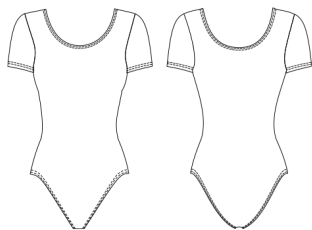

Pink

Burgundy

Dark Blue

Black

SHORT SLEEVE LEOTARD

DL04MP

Size: XXS- XL

80% Polyamide micro, 20% Elastane

With lining

White

Pink

Burgundy

Dark Blue

Black

THIN-STRAP LEOTARD

DL08MP

Size: XXS- XL

80% Polyamide micro, 20% Elastane

With lining

White

Pink

Burgundy

Dark Blue

Black

TANK TOP LEOTARD

DL09MP

Size: XXS- XL

80% Polyamide micro, 20% Elastane

With lining

White

Pink

Burgundy