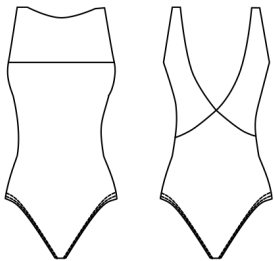

Grighko®

SIMPLY CHIC & ESSENTIALS
COLLECTION

HIGH NECK LEOTARD WITH MESH CUTOUT

DL1017MP

Size: XXS- XL
80% Polyamide micro, 20% Elastane
With lining and Mesh
■ Black

V-BACK LEOTARD WITH INSERT

DL1172MP

Size: XXS- XL
80% Polyamide micro, 20% Elastane
With lining and Mesh
■ Black

BOAT NECK LEOTARD

DL1011MP

Size: XXS- XL
80% Polyamide micro, 20% Elastane
With lining and Mesh
■ Black

PRINCESS SEAM THIN STRAP LEOTARD

DL1001MP

Size: XXS- XL
80% Polyamide micro, 20% Elastane
With lining
■ Black

THIN STRAP LEOTARD WITH CRISS- CROSS BACK

DL1043MP

Size: XXS- XL

80% Polyamide micro, 20% Elastane

With lining

■ Black

TANK TOP LEOTARD WITH BACK CUTOUTS

DS1062MP

Size: XXS- XL

80% Polyamide micro, 20% Elastane

With lining and Mesh

■ Black

LONG SLEEVE LEOTARD WITH MESH CUTOUTS

DL1019MP

Size: XXS- XL
80% Polyamide micro, 20% Elastane
With lining and Mesh
■ Black

SHORT SLEEVE LEOTARD WITH MESH INSERTS