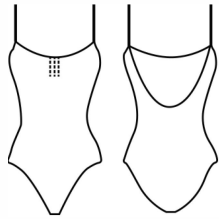

DL1025MP

Size: XXS- XL
80% Polyamide micro, 20% Elastane
With lining and Mesh
■ Black

LONG SLEEVE LEOTARD

DLD03M

Size: XXS- XL

80% Polyamide micro, 20% Elastane

□ White

■ Pink

■ Light Blue

■ Black

SHORT SLEEVE LEOTARD

DLD04M

Size: XXS- XL

80% Polyamide micro, 20% Elastane

□ White

■ Pink

■ Light Blue

■ Black

THIN-STRAP LEOTARD

DLD08M

Size: XXS- XL

80% Polyamide micro, 20% Elastane

□ White

■ Pink Light

■ Blue

■ Black

TANK TOP LEOTARD

DLD09M

Size: XXS - XL

80% Polyamide micro, 20% Elastane

□ White

■ Pink