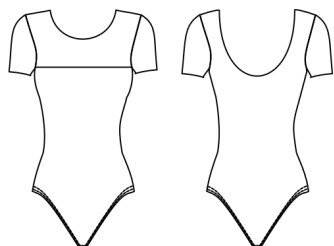

THIN STRAP LEOTARD WITH CRISS- CROSS BACK

DL1043MP

Size: XXS- XL

80% Polyamide micro, 20% Elastane

With lining

■ Black

TANK TOP LEOTARD WITH BACK CUTOUTS

DS1062MP

Size: XXS- XL

80% Polyamide micro, 20% Elastane

With lining and Mesh

■ Black

LONG SLEEVE LEOTARD WITH MESH CUTOUTS

DL1019MP

Size: XXS- XL
80% Polyamide micro, 20% Elastane
With lining and Mesh
■ Black

SHORT SLEEVE LEOTARD WITH MESH INSERTS

DL1025MP

Size: XXS- XL
80% Polyamide micro, 20% Elastane
With lining and Mesh
■ Black

LONG SLEEVE LEOTARD

DLD03M

Size: XXS- XL

80% Polyamide micro, 20% Elastane

□ White

■ Pink

■ Light Blue

■ Black

SHORT SLEEVE LEOTARD

DLD04M

Size: XXS- XL

80% Polyamide micro, 20% Elastane

□ White

■ Pink