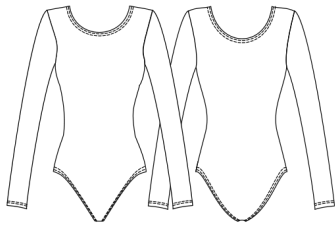

■ Light Blue

■ Black

THIN-STRAP LEOTARD

DLD08M

Size: XXS- XL

80% Polyamide micro, 20% Elastane

□ White

■ Pink Light

■ Blue

■ Black

TANK TOP LEOTARD

DLD09M

Size: XXS - XL

80% Polyamide micro, 20% Elastane

□ White

■ Pink

■ Light Blue

■ Black

LONG SLEEVE LEOTARD

DL03MP

Size: XXS- XL

80% Polyamide micro, 20% Elastane

With lining

White

Pink

Burgundy

Dark Blue

Black

SHORT SLEEVE LEOTARD

DL04MP

Size: XXS- XL

80% Polyamide micro, 20% Elastane