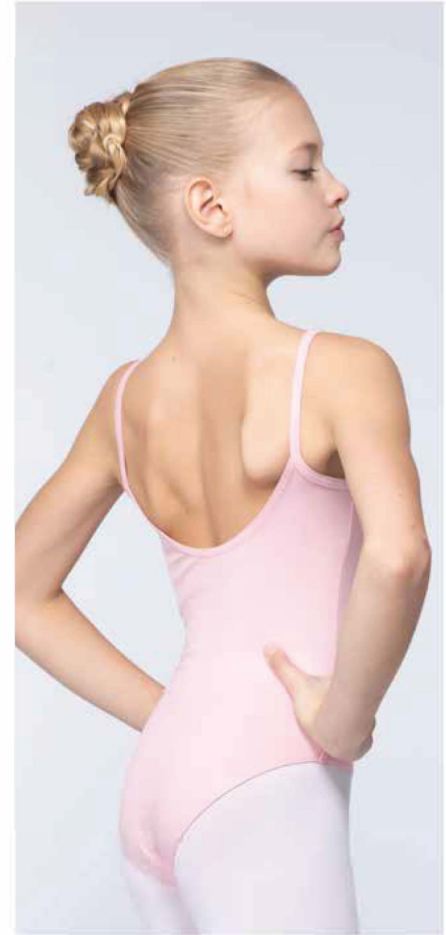

DL1025MP

Size: XXS- XL
80% Polyamide micro, 20% Elastane
With lining and Mesh
■ Black

LONG SLEEVE LEOTARD

DLD03M

Size: XXS- XL

80% Polyamide micro, 20% Elastane

□ White

■ Pink

■ Light Blue

■ Black

SHORT SLEEVE LEOTARD

DLD04M

Size: XXS- XL

80% Polyamide micro, 20% Elastane

□ White

■ Pink

■ Light Blue

■ Black

THIN-STRAP LEOTARD

DLD08M

Size: XXS- XL

80% Polyamide micro, 20% Elastane

□ White

■ Pink Light

■ Blue

■ Black

TANK TOP LEOTARD

DLD09M

Size: XXS - XL

80% Polyamide micro, 20% Elastane

□ White

■ Pink