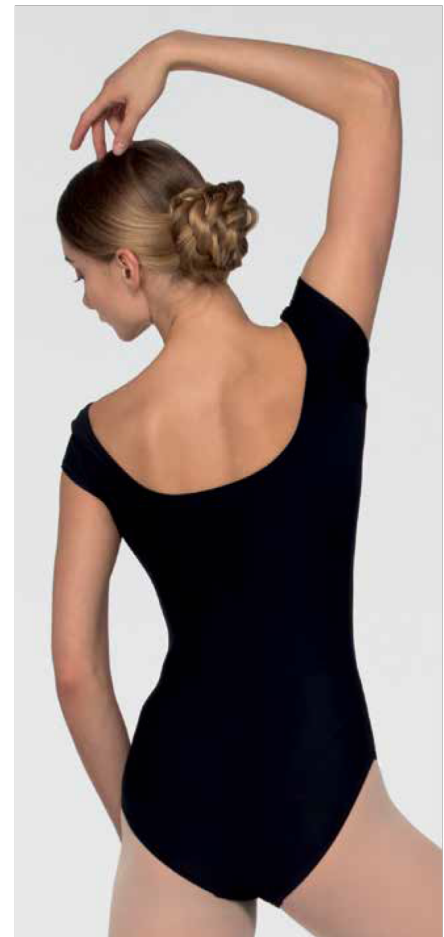

Grighko®

SIMPLY CHIC & ESSENTIALS
COLLECTION

HIGH NECK LEOTARD WITH MESH CUTOUT

DL1017MP

Size: XXS- XL
80% Polyamide micro, 20% Elastane
With lining and Mesh
■ Black

V-BACK LEOTARD WITH INSERT

DL1172MP

Size: XXS- XL
80% Polyamide micro, 20% Elastane
With lining and Mesh
■ Black

BOAT NECK LEOTARD

DL1011MP

Size: XXS- XL
80% Polyamide micro, 20% Elastane
With lining and Mesh
■ Black

PRINCESS SEAM THIN STRAP LEOTARD

DL1001MP

Size: XXS- XL
80% Polyamide micro, 20% Elastane
With lining
■ Black

THIN STRAP LEOTARD WITH CRISS- CROSS BACK

DL1043MP

Size: XXS- XL

80% Polyamide micro, 20% Elastane

With lining

■ Black

TANK TOP LEOTARD WITH BACK CUTOUTS

DS1062MP

Size: XXS- XL

80% Polyamide micro, 20% Elastane

With lining and Mesh

■ Black

LONG SLEEVE LEOTARD WITH MESH CUTOUTS

DL1019MP

Size: XXS- XL
80% Polyamide micro, 20% Elastane
With lining and Mesh
■ Black

SHORT SLEEVE LEOTARD WITH MESH INSERTS