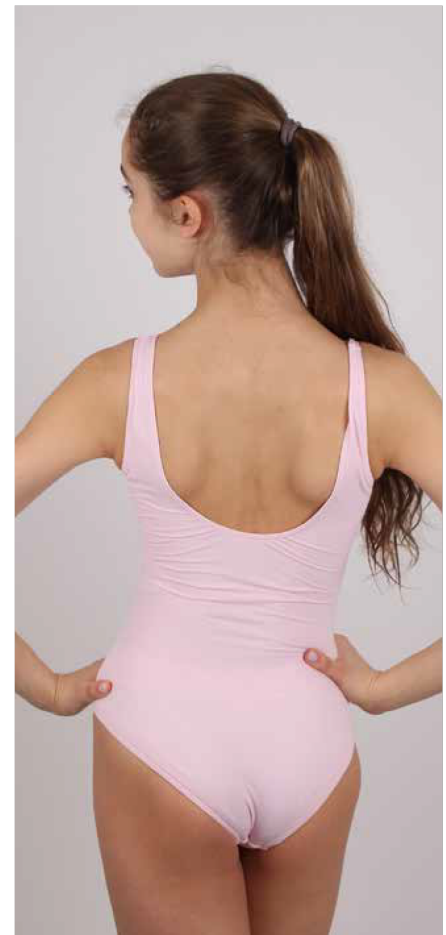

TANK TOP LEOTARD

DL09MP

Size: XXS- XL

80% Polyamide micro, 20% Elastane

With lining

☐ White

☒ Pink

☐ Burgundy

☐ Dark Blue

☐ Black