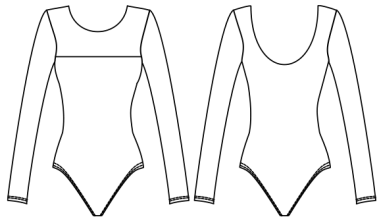

THIN STRAP LEOTARD WITH CRISS- CROSS BACK

DL1043MP

Size: XXS- XL

80% Polyamide micro, 20% Elastane

With lining

■ Black

TANK TOP LEOTARD WITH BACK CUTOUTS

DS1062MP

Size: XXS- XL

80% Polyamide micro, 20% Elastane

With lining and Mesh

■ Black

LONG SLEEVE LEOTARD WITH MESH CUTOUTS

DL1019MP

Size: XXS- XL
80% Polyamide micro, 20% Elastane
With lining and Mesh
■ Black

SHORT SLEEVE LEOTARD WITH MESH INSERTS

DL1025MP

Size: XXS- XL
80% Polyamide micro, 20% Elastane
With lining and Mesh
■ Black

LONG SLEEVE LEOTARD

DLD03M

Size: XXS- XL

80% Polyamide micro, 20% Elastane

□ White

■ Pink

■ Light Blue

■ Black

SHORT SLEEVE LEOTARD

DLD04M

Size: XXS- XL

80% Polyamide micro, 20% Elastane

□ White

■ Pink