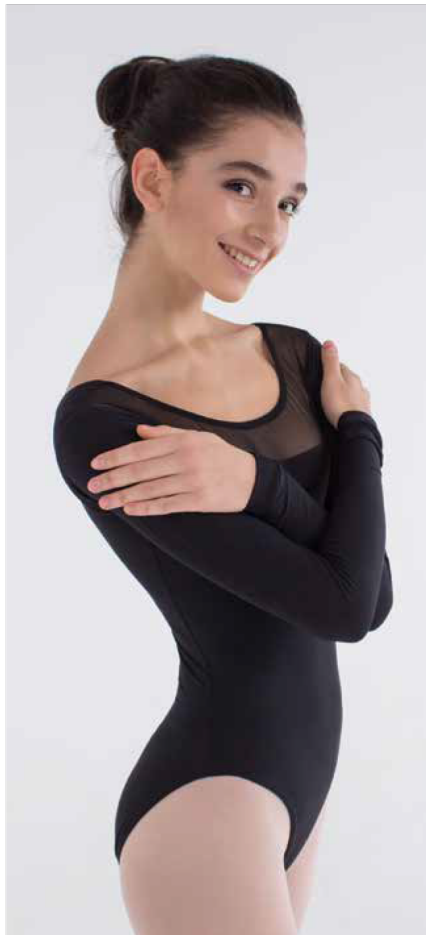

BOAT NECK LEOTARD

DL1011MP

Size: XXS- XL
80% Polyamide micro, 20% Elastane
With lining and Mesh
■ Black

PRINCESS SEAM THIN STRAP LEOTARD

DL1001MP

Size: XXS- XL
80% Polyamide micro, 20% Elastane
With lining
■ Black

THIN STRAP LEOTARD WITH CRISS- CROSS BACK

DL1043MP

Size: XXS- XL

80% Polyamide micro, 20% Elastane

With lining

■ Black

TANK TOP LEOTARD WITH BACK CUTOUTS

DS1062MP

Size: XXS- XL

80% Polyamide micro, 20% Elastane

With lining and Mesh

■ Black

LONG SLEEVE LEOTARD WITH MESH CUTOUTS

DL1019MP

Size: XXS- XL
80% Polyamide micro, 20% Elastane
With lining and Mesh
■ Black

SHORT SLEEVE LEOTARD WITH MESH INSERTS

DL1025MP

Size: XXS- XL
80% Polyamide micro, 20% Elastane
With lining and Mesh
■ Black

LONG SLEEVE LEOTARD

DLD03M

Size: XXS- XL

80% Polyamide micro, 20% Elastane

□ White

■ Pink