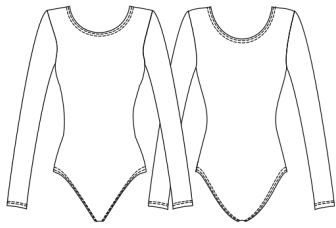

THIN STRAP LEOTARD WITH CRISS- CROSS BACK

DL1043MP

Size: XXS- XL

80% Polyamide micro, 20% Elastane

With lining

■ Black

TANK TOP LEOTARD WITH BACK CUTOUTS

DS1062MP

Size: XXS- XL

80% Polyamide micro, 20% Elastane

With lining and Mesh

■ Black

LONG SLEEVE LEOTARD WITH MESH CUTOUTS

DL1019MP

Size: XXS- XL
80% Polyamide micro, 20% Elastane
With lining and Mesh
■ Black

SHORT SLEEVE LEOTARD WITH MESH INSERTS

DL1025MP

Size: XXS- XL
80% Polyamide micro, 20% Elastane
With lining and Mesh
■ Black

LONG SLEEVE LEOTARD

DLD03M

Size: XXS- XL

80% Polyamide micro, 20% Elastane

□ White

■ Pink

■ Light Blue

■ Black

SHORT SLEEVE LEOTARD

DLD04M

Size: XXS- XL

80% Polyamide micro, 20% Elastane

□ White

■ Pink