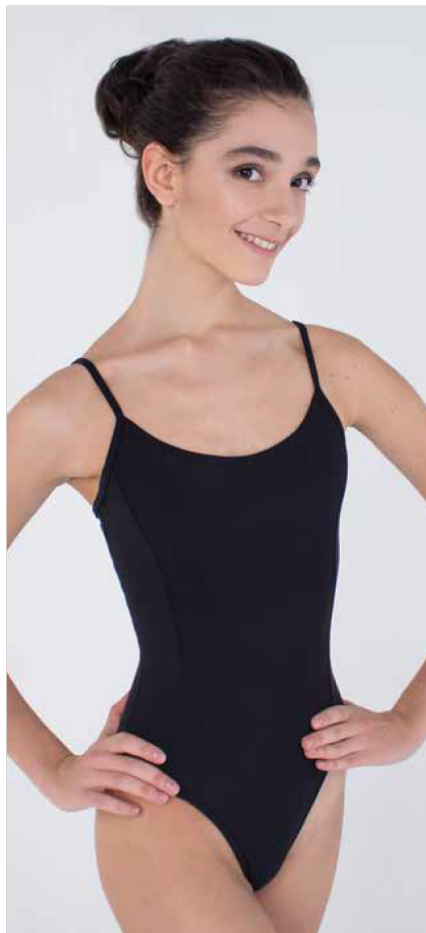

Grighko®

SIMPLY CHIC & ESSENTIALS
COLLECTION

HIGH NECK LEOTARD WITH MESH CUTOUT

DL1017MP

Size: XXS- XL
80% Polyamide micro, 20% Elastane
With lining and Mesh
■ Black

V-BACK LEOTARD WITH INSERT

DL1172MP

Size: XXS- XL
80% Polyamide micro, 20% Elastane
With lining and Mesh
■ Black

BOAT NECK LEOTARD

DL1011MP

Size: XXS- XL
80% Polyamide micro, 20% Elastane
With lining and Mesh
■ Black

PRINCESS SEAM THIN STRAP LEOTARD

DL1001MP

Size: XXS- XL
80% Polyamide micro, 20% Elastane
With lining
■ Black

THIN STRAP LEOTARD WITH CRISS- CROSS BACK

DL1043MP

Size: XXS- XL

80% Polyamide micro, 20% Elastane

With lining

■ Black

TANK TOP LEOTARD WITH BACK CUTOUTS

DS1062MP

Size: XXS- XL

80% Polyamide micro, 20% Elastane

With lining and Mesh

■ Black

LONG SLEEVE LEOTARD WITH MESH CUTOUTS

DL1019MP

Size: XXS- XL
80% Polyamide micro, 20% Elastane
With lining and Mesh
■ Black

SHORT SLEEVE LEOTARD WITH MESH INSERTS