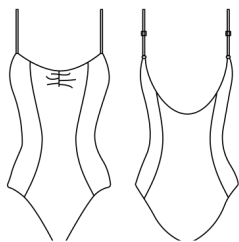

Grighko®

SIMPLY CHIC & ESSENTIALS
COLLECTION

HIGH NECK LEOTARD WITH MESH CUTOUT

DL1017MP

Size: XXS- XL
80% Polyamide micro, 20% Elastane
With lining and Mesh
■ Black

V-BACK LEOTARD WITH INSERT

DL1172MP

Size: XXS- XL
80% Polyamide micro, 20% Elastane
With lining and Mesh
■ Black

BOAT NECK LEOTARD

DL1011MP

Size: XXS- XL
80% Polyamide micro, 20% Elastane
With lining and Mesh
■ Black

PRINCESS SEAM THIN STRAP LEOTARD

DL1001MP

Size: XXS- XL
80% Polyamide micro, 20% Elastane
With lining
■ Black

THIN STRAP LEOTARD WITH CRISS- CROSS BACK

DL1043MP

Size: XXS- XL

80% Polyamide micro, 20% Elastane

With lining

■ Black

TANK TOP LEOTARD WITH BACK CUTOUTS

DS1062MP

Size: XXS- XL

80% Polyamide micro, 20% Elastane

With lining and Mesh

■ Black

LONG SLEEVE LEOTARD WITH MESH CUTOUTS

DL1019MP

Size: XXS- XL
80% Polyamide micro, 20% Elastane
With lining and Mesh
■ Black

SHORT SLEEVE LEOTARD WITH MESH INSERTS