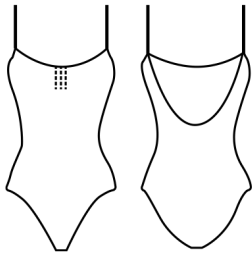

BOAT NECK LEOTARD

DL1011MP

Size: XXS- XL
80% Polyamide micro, 20% Elastane
With lining and Mesh
■ Black

PRINCESS SEAM THIN STRAP LEOTARD

DL1001MP

Size: XXS- XL
80% Polyamide micro, 20% Elastane
With lining
■ Black

THIN STRAP LEOTARD WITH CRISS- CROSS BACK

DL1043MP

Size: XXS- XL

80% Polyamide micro, 20% Elastane

With lining

■ Black

TANK TOP LEOTARD WITH BACK CUTOUTS

DS1062MP

Size: XXS- XL

80% Polyamide micro, 20% Elastane

With lining and Mesh

■ Black

LONG SLEEVE LEOTARD WITH MESH CUTOUTS

DL1019MP

Size: XXS- XL
80% Polyamide micro, 20% Elastane
With lining and Mesh
■ Black

SHORT SLEEVE LEOTARD WITH MESH INSERTS

DL1025MP

Size: XXS- XL
80% Polyamide micro, 20% Elastane
With lining and Mesh
■ Black

LONG SLEEVE LEOTARD

DLD03M

Size: XXS- XL

80% Polyamide micro, 20% Elastane

□ White

■ Pink