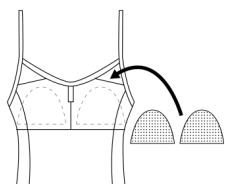

Grighko®

SIMPLY CHIC & ESSENTIALS
COLLECTION

HIGH NECK LEOTARD WITH MESH CUTOUT

DL1017MP

Size: XXS- XL
80% Polyamide micro, 20% Elastane
With lining and Mesh
■ Black

V-BACK LEOTARD WITH INSERT

DL1172MP

Size: XXS- XL
80% Polyamide micro, 20% Elastane
With lining and Mesh
■ Black

BOAT NECK LEOTARD

DL1011MP

Size: XXS- XL
80% Polyamide micro, 20% Elastane
With lining and Mesh
■ Black

PRINCESS SEAM THIN STRAP LEOTARD

DL1001MP

Size: XXS- XL
80% Polyamide micro, 20% Elastane
With lining
■ Black

THIN STRAP LEOTARD WITH CRISS- CROSS BACK

DL1043MP

Size: XXS- XL

80% Polyamide micro, 20% Elastane

With lining

■ Black

TANK TOP LEOTARD WITH BACK CUTOUTS

DS1062MP

Size: XXS- XL

80% Polyamide micro, 20% Elastane

With lining and Mesh

■ Black

LONG SLEEVE LEOTARD WITH MESH CUTOUTS

DL1019MP

Size: XXS- XL
80% Polyamide micro, 20% Elastane
With lining and Mesh
■ Black

SHORT SLEEVE LEOTARD WITH MESH INSERTS