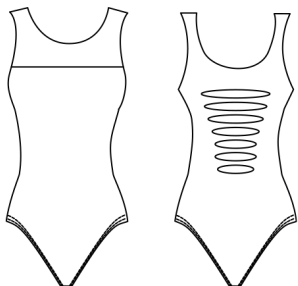

BOAT NECK LEOTARD

DL1011MP

Size: XXS- XL
80% Polyamide micro, 20% Elastane
With lining and Mesh
■ Black

PRINCESS SEAM THIN STRAP LEOTARD

DL1001MP

Size: XXS- XL
80% Polyamide micro, 20% Elastane
With lining
■ Black

THIN STRAP LEOTARD WITH CRISS- CROSS BACK

DL1043MP

Size: XXS- XL

80% Polyamide micro, 20% Elastane

With lining

■ Black

TANK TOP LEOTARD WITH BACK CUTOUTS

DS1062MP

Size: XXS- XL

80% Polyamide micro, 20% Elastane

With lining and Mesh

■ Black

LONG SLEEVE LEOTARD WITH MESH CUTOUTS

DL1019MP

Size: XXS- XL
80% Polyamide micro, 20% Elastane
With lining and Mesh
■ Black

SHORT SLEEVE LEOTARD WITH MESH INSERTS

DL1025MP

Size: XXS- XL
80% Polyamide micro, 20% Elastane
With lining and Mesh
■ Black

LONG SLEEVE LEOTARD

DLD03M

Size: XXS- XL

80% Polyamide micro, 20% Elastane

□ White

■ Pink