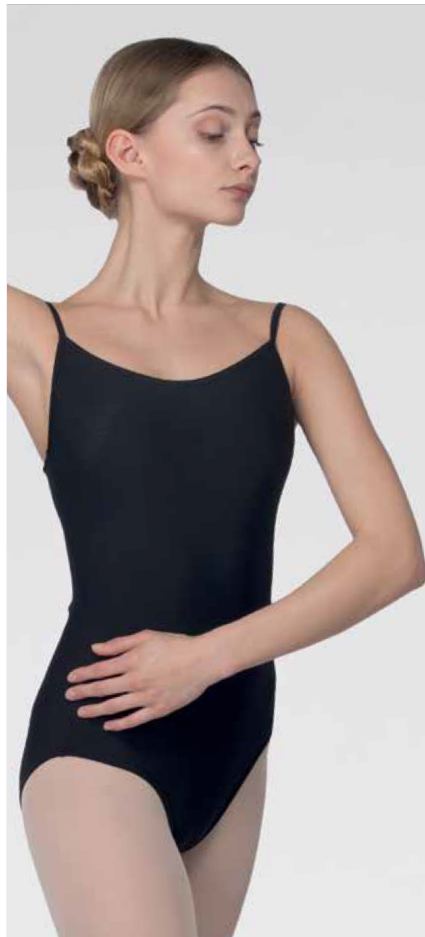

Grighko®

SIMPLY CHIC & ESSENTIALS
COLLECTION

HIGH NECK LEOTARD WITH MESH CUTOUT

DL1017MP

Size: XXS- XL
80% Polyamide micro, 20% Elastane
With lining and Mesh
■ Black

V-BACK LEOTARD WITH INSERT

DL1172MP

Size: XXS- XL
80% Polyamide micro, 20% Elastane
With lining and Mesh
■ Black

BOAT NECK LEOTARD

DL1011MP

Size: XXS- XL
80% Polyamide micro, 20% Elastane
With lining and Mesh
■ Black

PRINCESS SEAM THIN STRAP LEOTARD

DL1001MP

Size: XXS- XL
80% Polyamide micro, 20% Elastane
With lining
■ Black

THIN STRAP LEOTARD WITH CRISS- CROSS BACK

DL1043MP

Size: XXS- XL

80% Polyamide micro, 20% Elastane

With lining

■ Black

TANK TOP LEOTARD WITH BACK CUTOUTS

DS1062MP

Size: XXS- XL

80% Polyamide micro, 20% Elastane

With lining and Mesh

■ Black

LONG SLEEVE LEOTARD WITH MESH CUTOUTS

DL1019MP

Size: XXS- XL
80% Polyamide micro, 20% Elastane
With lining and Mesh
■ Black

SHORT SLEEVE LEOTARD WITH MESH INSERTS