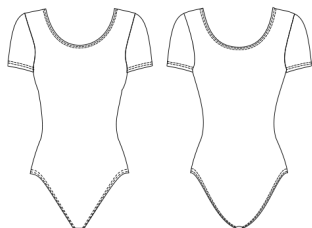

DL1025MP

Size: XXS- XL
80% Polyamide micro, 20% Elastane
With lining and Mesh
■ Black

LONG SLEEVE LEOTARD

DLD03M

Size: XXS- XL

80% Polyamide micro, 20% Elastane

□ White

■ Pink

■ Light Blue

■ Black

SHORT SLEEVE LEOTARD

DLD04M

Size: XXS- XL

80% Polyamide micro, 20% Elastane

□ White

■ Pink

■ Light Blue

■ Black

THIN-STRAP LEOTARD

DLD08M

Size: XXS- XL

80% Polyamide micro, 20% Elastane

□ White

■ Pink Light

■ Blue

■ Black

TANK TOP LEOTARD

DLD09M

Size: XXS - XL

80% Polyamide micro, 20% Elastane

□ White

■ Pink