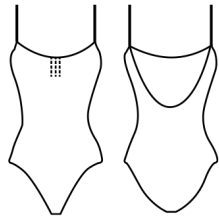

With lining

White

Pink

Burgundy

Dark Blue

Black

THIN-STRAP LEOTARD

DL08MP

Size: XXS- XL

80% Polyamide micro, 20% Elastane

With lining

White

Pink

Burgundy

Dark Blue

Black

TANK TOP LEOTARD

DL09MP

Size: XXS- XL

80% Polyamide micro, 20% Elastane

With lining

White

Pink

Burgundy