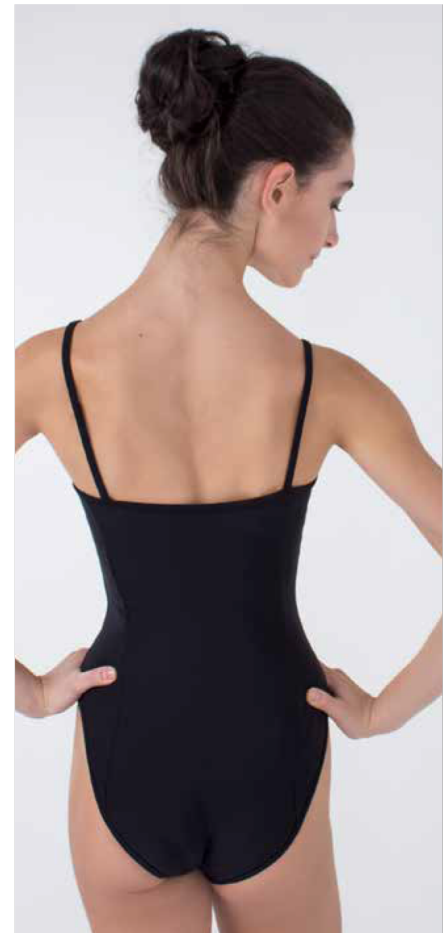

Grighko®

SIMPLY CHIC & ESSENTIALS
COLLECTION

HIGH NECK LEOTARD WITH MESH CUTOUT

DL1017MP

Size: XXS- XL
80% Polyamide micro, 20% Elastane
With lining and Mesh
■ Black

V-BACK LEOTARD WITH INSERT

DL1172MP

Size: XXS- XL
80% Polyamide micro, 20% Elastane
With lining and Mesh
■ Black

BOAT NECK LEOTARD

DL1011MP

Size: XXS- XL
80% Polyamide micro, 20% Elastane
With lining and Mesh
■ Black

PRINCESS SEAM THIN STRAP LEOTARD

DL1001MP

Size: XXS- XL
80% Polyamide micro, 20% Elastane
With lining
■ Black

THIN STRAP LEOTARD WITH CRISS- CROSS BACK

DL1043MP

Size: XXS- XL

80% Polyamide micro, 20% Elastane

With lining

■ Black

TANK TOP LEOTARD WITH BACK CUTOUTS

DS1062MP

Size: XXS- XL

80% Polyamide micro, 20% Elastane

With lining and Mesh

■ Black

LONG SLEEVE LEOTARD WITH MESH CUTOUTS

DL1019MP

Size: XXS- XL
80% Polyamide micro, 20% Elastane
With lining and Mesh
■ Black

SHORT SLEEVE LEOTARD WITH MESH INSERTS