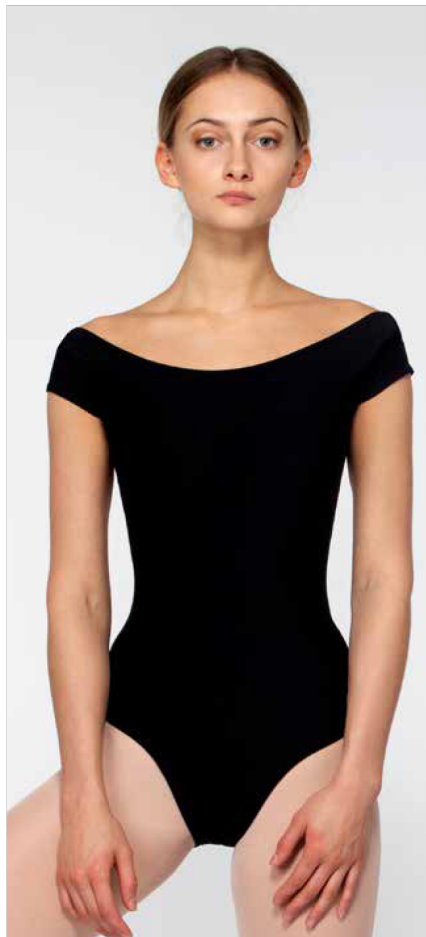

Grighko®

SIMPLY CHIC & ESSENTIALS
COLLECTION

HIGH NECK LEOTARD WITH MESH CUTOUT

DL1017MP

Size: XXS- XL
80% Polyamide micro, 20% Elastane
With lining and Mesh
■ Black

V-BACK LEOTARD WITH INSERT

DL1172MP

Size: XXS- XL
80% Polyamide micro, 20% Elastane
With lining and Mesh
■ Black

BOAT NECK LEOTARD

DL1011MP

Size: XXS- XL
80% Polyamide micro, 20% Elastane
With lining and Mesh
■ Black

PRINCESS SEAM THIN STRAP LEOTARD

DL1001MP

Size: XXS- XL
80% Polyamide micro, 20% Elastane
With lining
■ Black

THIN STRAP LEOTARD WITH CRISS- CROSS BACK

DL1043MP

Size: XXS- XL

80% Polyamide micro, 20% Elastane

With lining

■ Black

TANK TOP LEOTARD WITH BACK CUTOUTS

DS1062MP

Size: XXS- XL

80% Polyamide micro, 20% Elastane

With lining and Mesh

■ Black

LONG SLEEVE LEOTARD WITH MESH CUTOUTS

DL1019MP

Size: XXS- XL
80% Polyamide micro, 20% Elastane
With lining and Mesh
■ Black

SHORT SLEEVE LEOTARD WITH MESH INSERTS