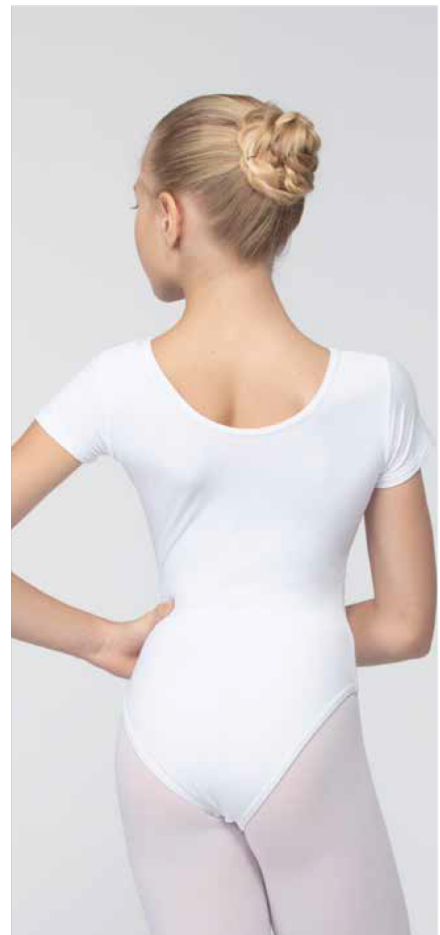

THIN STRAP LEOTARD WITH CRISS- CROSS BACK

DL1043MP

Size: XXS- XL

80% Polyamide micro, 20% Elastane

With lining

■ Black

TANK TOP LEOTARD WITH BACK CUTOUTS

DS1062MP

DL1025MP

Size: XXS- XL
80% Polyamide micro, 20% Elastane
With lining and Mesh
■ Black

LONG SLEEVE LEOTARD

DLD03M

Size: XXS- XL

80% Polyamide micro, 20% Elastane

□ White

■ Pink

■ Light Blue

■ Black

SHORT SLEEVE LEOTARD

DLD04M

Size: XXS- XL

80% Polyamide micro, 20% Elastane

□ White

■ Pink

■ Light Blue

■ Black

THIN-STRAP LEOTARD

DLD08M

Size: XXS- XL

80% Polyamide micro, 20% Elastane

□ White

■ Pink Light