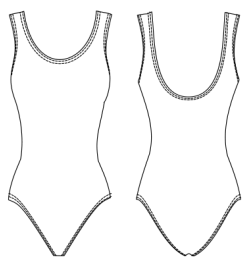

TANK TOP LEOTARD

DL09MP

Size: XXS- XL

80% Polyamide micro, 20% Elastane

With lining

☐ White

☒ Pink

☐ Burgundy

☐ Dark Blue

☐ Black