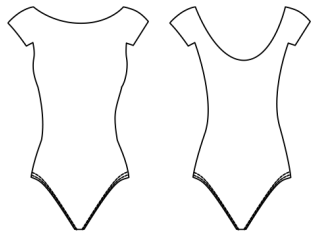

Grighko®

SIMPLY CHIC & ESSENTIALS
COLLECTION

HIGH NECK LEOTARD WITH MESH CUTOUT

DL1017MP

Size: XXS- XL
80% Polyamide micro, 20% Elastane
With lining and Mesh
■ Black

V-BACK LEOTARD WITH INSERT

DL1172MP

Size: XXS- XL
80% Polyamide micro, 20% Elastane
With lining and Mesh
■ Black

BOAT NECK LEOTARD

DL1011MP

Size: XXS- XL
80% Polyamide micro, 20% Elastane
With lining and Mesh
■ Black

PRINCESS SEAM THIN STRAP LEOTARD

DL1001MP

Size: XXS- XL
80% Polyamide micro, 20% Elastane
With lining
■ Black

THIN STRAP LEOTARD WITH CRISS- CROSS BACK

DL1043MP

Size: XXS- XL

80% Polyamide micro, 20% Elastane

With lining

■ Black

TANK TOP LEOTARD WITH BACK CUTOUTS

DS1062MP

Size: XXS- XL

80% Polyamide micro, 20% Elastane

With lining and Mesh

■ Black

LONG SLEEVE LEOTARD WITH MESH CUTOUTS

DL1019MP

Size: XXS- XL
80% Polyamide micro, 20% Elastane
With lining and Mesh
■ Black

SHORT SLEEVE LEOTARD WITH MESH INSERTS