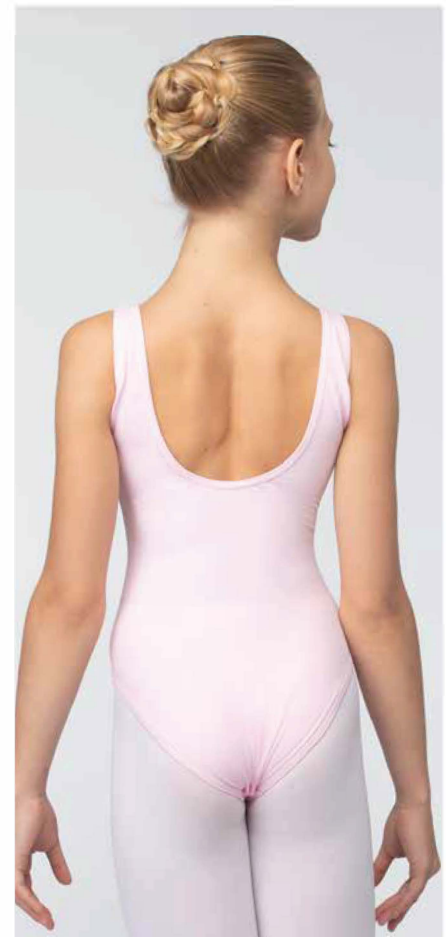

■ Light Blue

■ Black

THIN-STRAP LEOTARD

DLD08M

Size: XXS- XL

80% Polyamide micro, 20% Elastane

□ White

■ Pink Light

■ Blue

■ Black

TANK TOP LEOTARD

DLD09M

Size: XXS - XL

80% Polyamide micro, 20% Elastane

□ White

■ Pink

■ Light Blue

■ Black

LONG SLEEVE LEOTARD

DL03MP

Size: XXS- XL

80% Polyamide micro, 20% Elastane

With lining

White