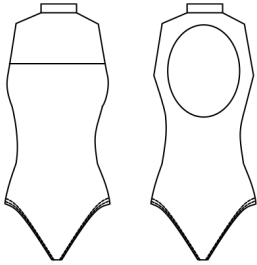

Grighko®

SIMPLY CHIC & ESSENTIALS
COLLECTION

HIGH NECK LEOTARD WITH MESH CUTOUT

DL1017MP

Size: XXS- XL
80% Polyamide micro, 20% Elastane
With lining and Mesh
■ Black

V-BACK LEOTARD WITH INSERT

DL1172MP

Size: XXS- XL
80% Polyamide micro, 20% Elastane
With lining and Mesh
■ Black

BOAT NECK LEOTARD

DL1011MP

Size: XXS- XL
80% Polyamide micro, 20% Elastane
With lining and Mesh
■ Black

PRINCESS SEAM THIN STRAP LEOTARD

DL1001MP

Size: XXS- XL
80% Polyamide micro, 20% Elastane
With lining
■ Black

THIN STRAP LEOTARD WITH CRISS- CROSS BACK

DL1043MP

Size: XXS- XL

80% Polyamide micro, 20% Elastane

With lining

■ Black

TANK TOP LEOTARD WITH BACK CUTOUTS

DS1062MP

Size: XXS- XL

80% Polyamide micro, 20% Elastane

With lining and Mesh

■ Black

LONG SLEEVE LEOTARD WITH MESH CUTOUTS

DL1019MP

Size: XXS- XL
80% Polyamide micro, 20% Elastane
With lining and Mesh
■ Black

SHORT SLEEVE LEOTARD WITH MESH INSERTS