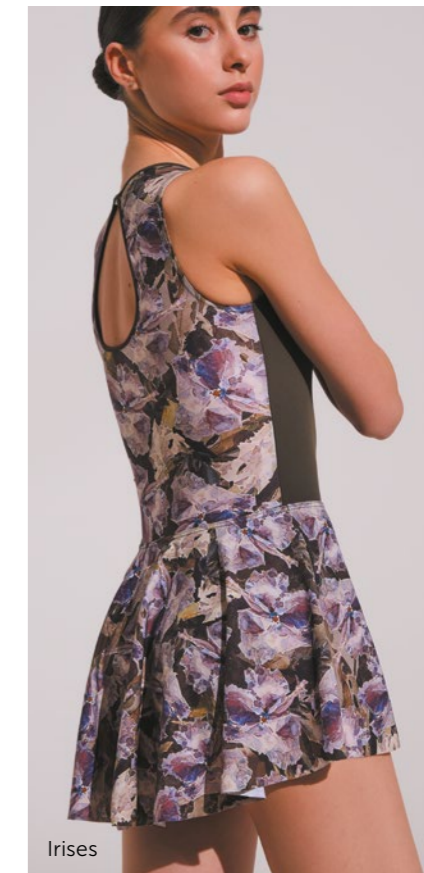

DAD2036/1 Little Ingrid
DA2036/1 Ingrid
Pull-on skirt

Youth sizes

DAD2036/1 Little Ingrid

Sizing by age EU	10-11 Y	12-13 Y
Size RU	36	38

Adult sizes

DA2036/1 Ingrid

International size	XXS	XS	S	M	L	XL
Size RU	40	42	44	46	48	50

Material: 84% polyamide, 16% elastane.

1. Color:
2. Irises