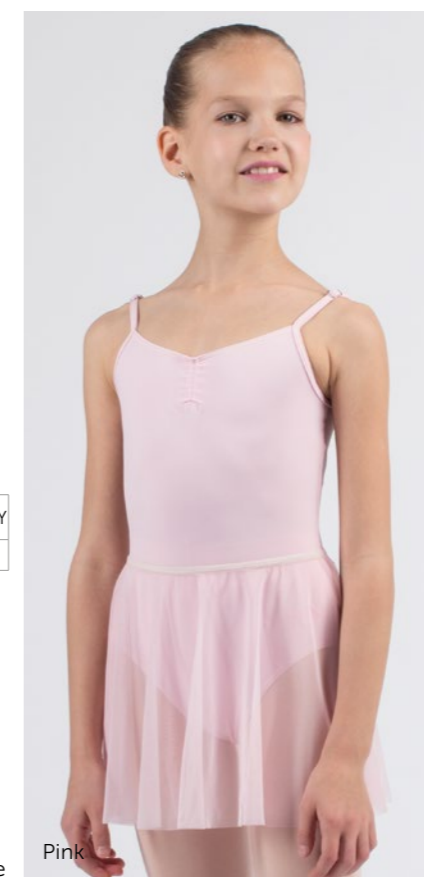

Pink

DAD1492

Sizing by age EU	3-4Y	4-5Y	6-7Y	8-9Y	9-10Y	10-11Y	12-13Y
Size RU	26	28	30	32	34	36	38

Material:

93% polyamide, 7% elastane.

Length: 30 cm

Color:

● Pink	○ White	● Royal Blue
● Red	● Black	● Dark Blue
● Bordeaux	● Coffee	● Light Blue
● Ice Blue	● Medium Taupe	● Lilac
● Olive		● French Blue

Pink