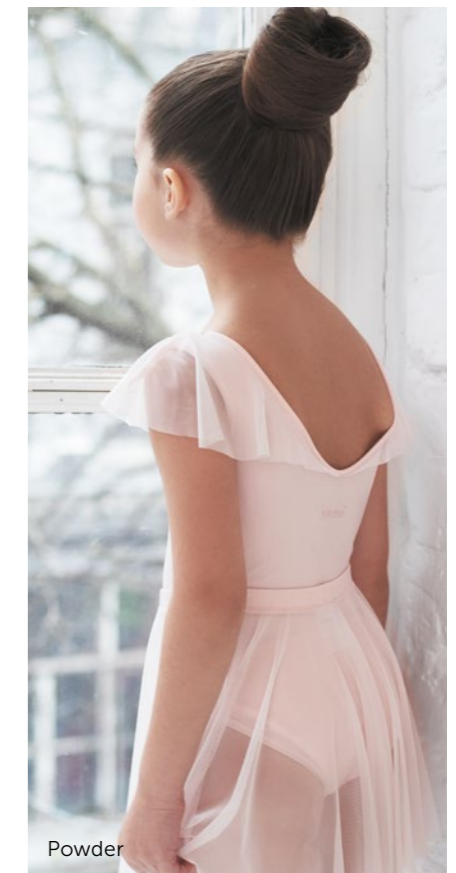

Powder

DAD1976MP Belka
Tank style leotard

DAD1976MP Belka
Sizes 26 (3-4 Y) — 38 (12-13 Y): with lining.

Sizing by age EU	3-4Y	4-5Y	6-7Y	8-9Y	9-10Y	10-11Y	12-13Y
Size RU	26	28	30	32	34	36	38

Material:
80% polyamide micro, 20% elastane.

1. Color:
2. Powder
   - Tiffany
   - Light Blue
   - ☐ White
   - ☒ Black