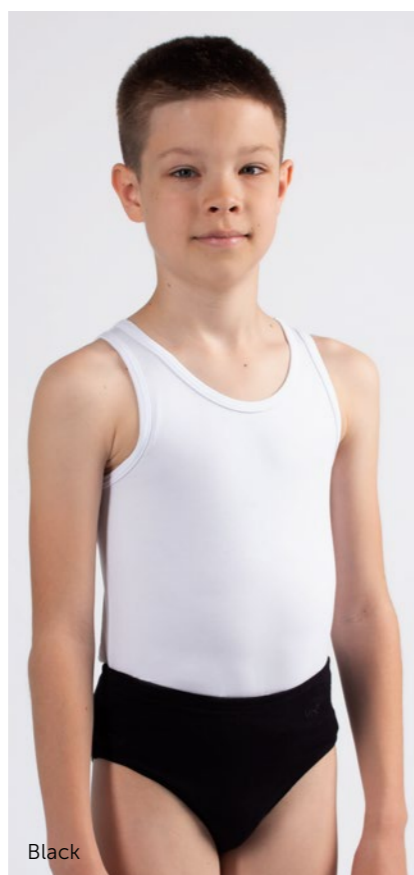

DAD1494C Little Chase

Tank top

DAD1494C Little Chase

Sizing by age EU	4-5Y	6-7Y	8-9Y	9-10Y	10-11Y	12-13Y
Size RU	28	30	32	34	36	38

Material:
90% cotton, 10% elastane.

Color:

☐ White

White

White

DAD109C Little Caden

Bodysuit

Unique one-piece construction created for the perfect fit and comfort: no distraction of attention to the apparel during any movements, no folds of T-shirt under the belt.

DAD1494C Little Caden

Sizing by age EU	4-5Y	6-7Y	8-9Y	9-10Y	10-11Y	12-13Y
Size RU	28	30	32	34	36	38

Material:
90% cotton, 10% elastane.

Color:

☒ White/Black

White/Black

White/Black

DAD1495C Little Carson
DAD1495M Little Carson

Trunks

DAD1495C Little Carson

Sizing by age EU	4-5Y	6-7Y	8-9Y	9-10Y	10-11Y	12-13Y
Size RU	28	30	32	34	36	38

Material:
90% cotton, 10% elastane.

Color:

☒ Black

DAD1495M Little Carson

Sizing by age EU	4-5Y	6-7Y	8-9Y	9-10Y	10-11Y	12-13Y
Size RU	28	30	32	34	36	38

Material:
80% polyamide micro, 20% elastane.

Color:

☒ Black

☐ Dark Grey

Black

Grey

DAD1497M Little Caleb
DA1497M Caleb

Leggings

Youth sizes

DAD1497M Little Caleb

Sizing by age EU	6-7Y	8-9Y	9-10Y	10-11Y	12-13Y
Size RU	30	32	34	36	38

Adult sizes

DA1497M Caleb

International size	S	M	L	XL			
Size RU	40	42	44	46	48	50	52

Material:
80% polyamide micro, 20% elastane.

Color:

☒ Black

☐ Dark Grey

☒ Dark Blue

Dark Blue

Dark Grey