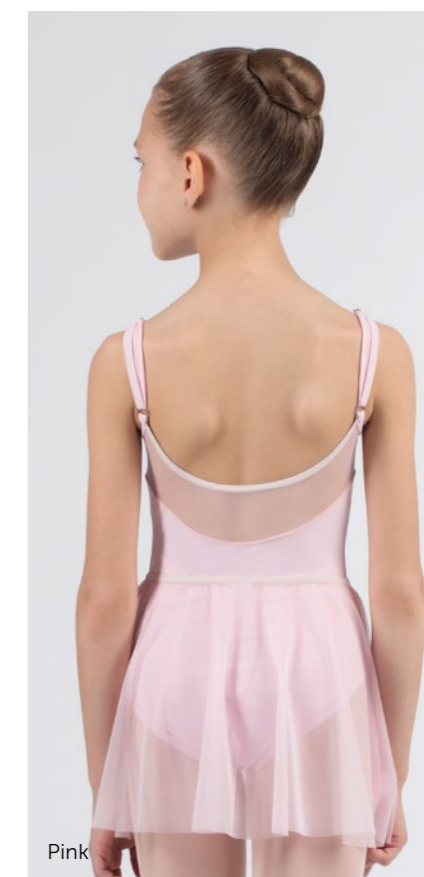

DAD1945 Little Celine

DA1945 Celine

Mesh skirt

Youth sizes

DAD1945 Little Celine

Sizing by age EU	8-9Y	9-10Y	10-11Y	12-13Y
Size RU	32	34	36	38

Adult sizes

DA1945 Celine

International size	XXS	XS	S	M	L	XL
Size RU	40	42	44	46	48	50

Material:

93% polyamide, 7% elastane.

Length: 33 cm

Color:

● Pink	○ White	● Royal Blue
● Red	● Black	● Dark Blue
● Ice Blue	● Coffee	● Light Blue
● Olive	● Medium Taupe	● Lilac

06017/1

Mesh skirt with ties

06017/1

International size	XS	S	M	L	XL
Size RU	42	44	46	48	50

Material:

93% polyamide, 7% elastane.

Length:

XS — 30 cm, S — 32 cm, M — 40 cm, L — 48 cm, XL — 55 cm

Color:

● Pink	○ White	● Royal Blue
● Red	● Black	● Dark Blue
● Bordeaux	● Coffee	● Light Blue
● Ice Blue	● Medium Taupe	● Lilac
● Olive		● French Blue

DAD1478 Little Calyssa

DA1478 Calyssa

Folk and character skirt

Youth sizes

DAD1478 Little Calyssa

Sizing by age EU	8-9Y	9-10Y	10-11Y	12-13Y
Size RU	32	34	36	38

Adult sizes

DA1478 Calyssa

International size	XXS	XS	S	M	L	XL
Size RU	40	42	44	46	48	50

Material:

93% polyamide, 7% elastane.

Size: 32-34 — 40 cm, Size: 36-38 — 45 cm, Size: 40 — 50 cm, Size: 42-50 — 55 cm

Color:

● Pink	○ White	● Royal Blue
● Red	● Black	● Dark Blue
● Ice Blue	● Coffee	● Light Navy
● Olive	● Medium Taupe	● Light Blue
		● Lilac

DAD1492

Mesh skirt

Youth sizes

DAD1492

Sizing by age EU	3-4Y	4-5Y	6-7Y	8-9Y	9-10Y	10-11Y	12-13Y
Size RU	26	28	30	32	34	36	38

Material:

93% polyamide, 7% elastane.

Length: 30 cm

Color:

● Pink	○ White	● Royal Blue
● Red	● Black	● Dark Blue
● Bordeaux	● Coffee	● Light Blue
● Ice Blue	● Medium Taupe	● Lilac
● Olive		● French Blue

Pink