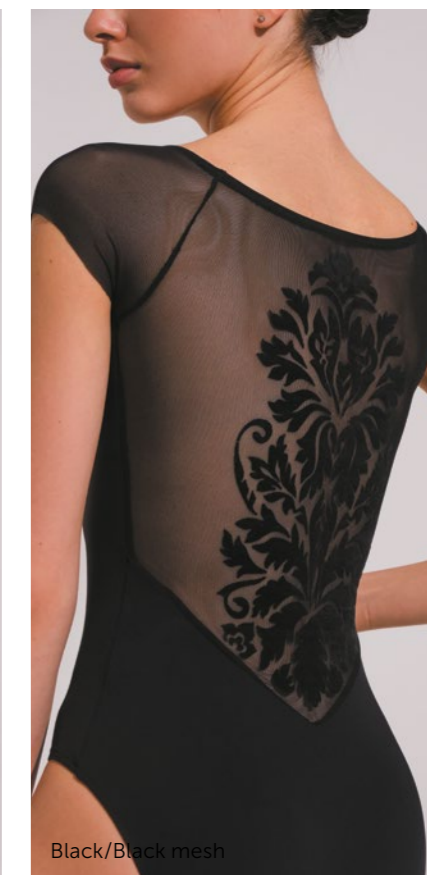

Material:

80% polyamide micro, 20% elastane.

**Sizes 36 (10–11 Y) — 50 (XL): with lining and pockets for cups.**

Color:

- Black/Pale Beige mesh
- Black/Black mesh

Black/Pale Beige mesh

Black/Black mesh

**DAD2019MP Little Filipa  
DAD2019MP Filipa**