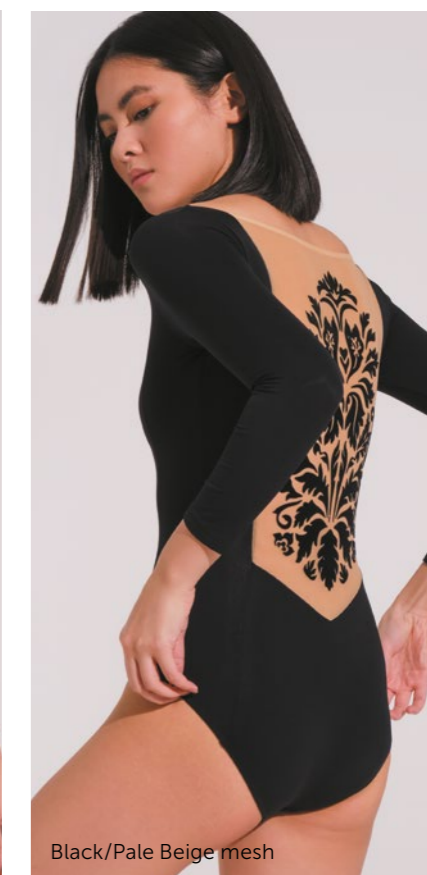

Material:

80% polyamide micro, 20% elastane.

**Sizes 36 (10–11 Y) — 50 (XL): with lining.**

Color:

- Black/Pale Beige mesh
- Black/Black mesh

Black/Pale Beige mesh

Black/Pale Beige mesh

DA2020MP  
Fiala  
Long sleeve leotard  
Black