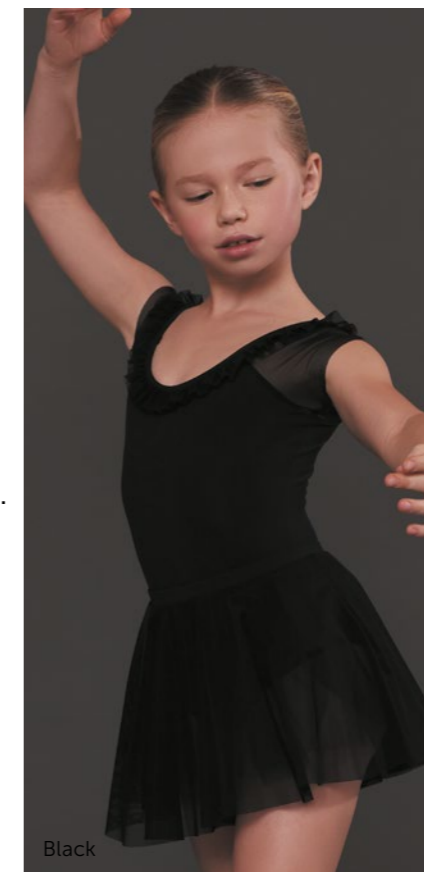

Black

Black