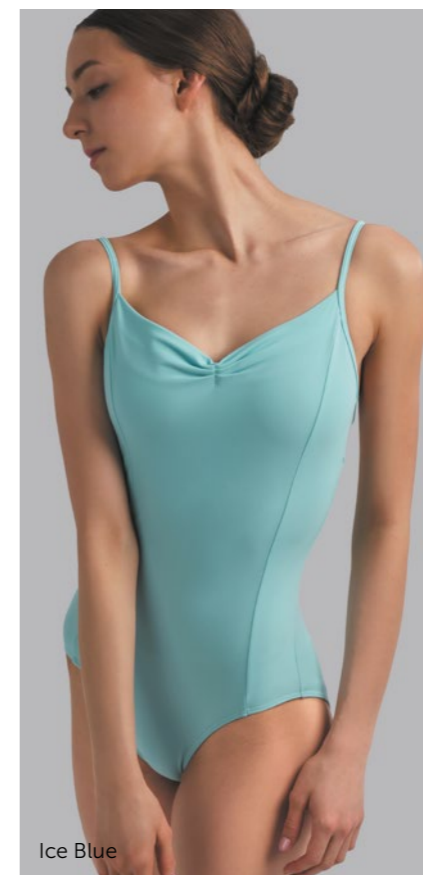

Material:  
80% polyamide micro, 20% elastane.

**Sizes 26 (3-4 Y) – 36 (10-11 Y): with lining.**  
**Sizes 38 (12-13 Y) – 50 (XL): with lining and pockets for cups.**

Color:

- Ice Blue
- Light Navy
- Lilac
- Light Blue
- Royal Blue
- Pink
- French Blue
- Lavender
- Red
- Bordeaux
- Olive
- Black
- Coffee
- White