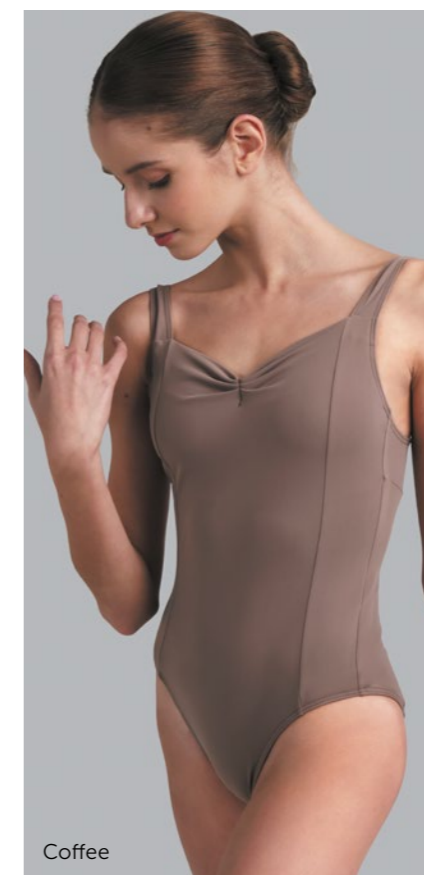

Material:

80% polyamide micro, 20% elastane.

**Sizes 26 (3-4 Y) – 36 (10-11 Y): with lining.**  
**Sizes 38 (12-13 Y) – 50 (XL): with lining and pockets for cups.**

Color:

- Ice Blue
- Light Navy
- Lilac
- Light Blue
- Royal Blue
- Pink
- French Blue
- Lavender
- Red
- Bordeaux
- Olive
- Black
- Coffee
- White