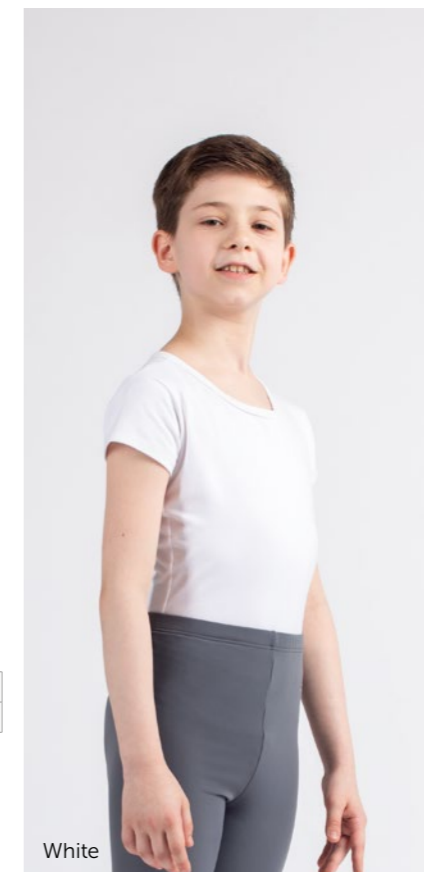

DA1496C Cooper

Men's Danse Belt

DA1496C Cooper

International size	S	M	L	XL			
Size RU	40	42	44	46	48	50	52

Material:
90% cotton, 10% elastane.

Color:

☒ Pale Beige