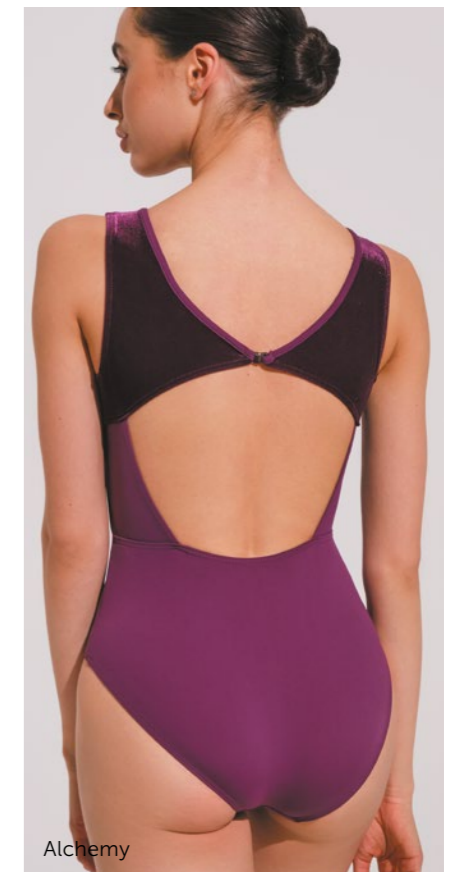

Material:  
80% polyamide micro, 20% elastane.

**Sizes 36 (10–11 Y) — 50 (XL): with lining.**

Color:

- Alchemy
- Midnight Sky
- Black

Alchemy

Alchemy

**DA2026MP  
Grace**  
Cap sleeve leotard  
Alchemy

**DAD2026MP Little Grace**  
**DA2026MP Grace**  
Cap sleeve leotard