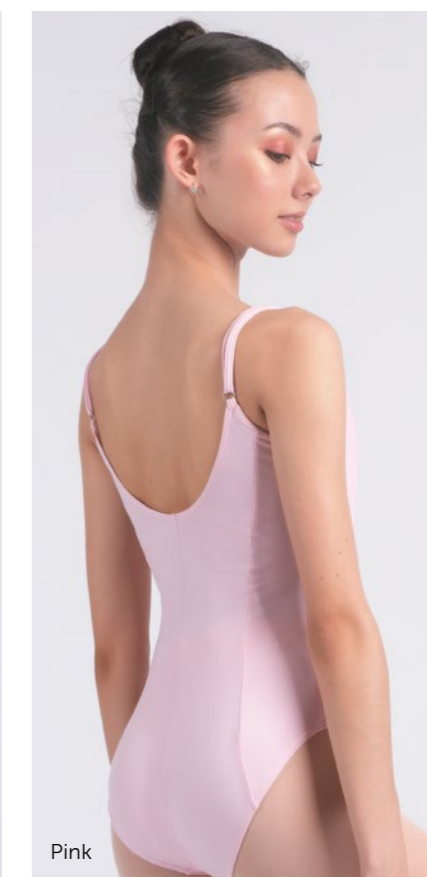

Material:

80% polyamide micro, 20% elastane.

**Sizes 28 (4-5 Y) – 36 (10-11 Y): with lining.**  
**Sizes 38 (12-13 Y) – 50 (XL): with lining and pockets for cups.**

Color:

- Pink
- Ice Blue
- Red
- Lilac
- Light Blue
- White
- Coffee
- Dark Blue
- Black
- Medium Taupe