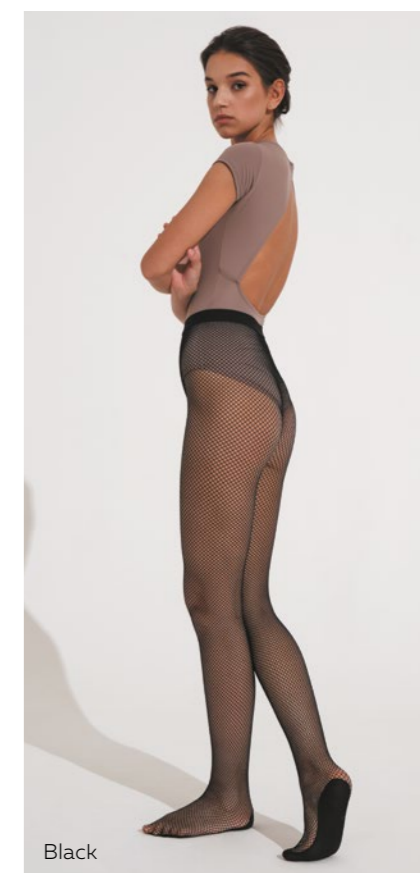

Black

0065
Size: XS/S, M/L, L/XL
73% polyamide, 27% elastane.
● Light Toast ● Black ● Brown