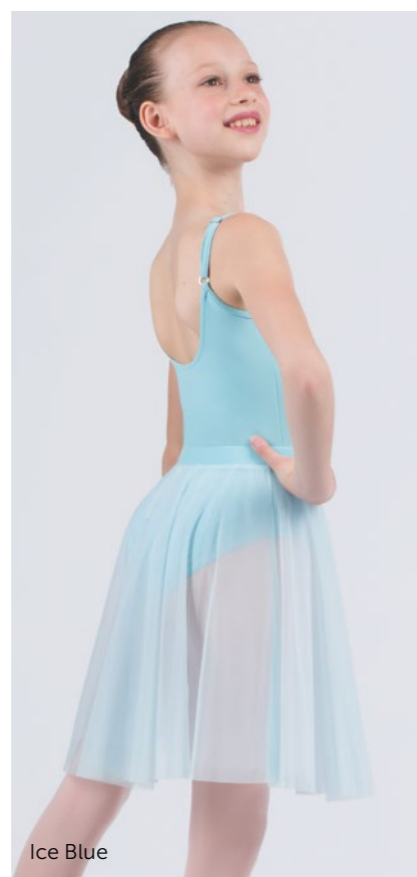

Ice Blue

DA1478 Calyssa

International size	XXS	XS	S	M	L	XL
Size RU	40	42	44	46	48	50

Material:

93% polyamide, 7% elastane.

Size: 32-34 — 40 cm, Size: 36-38 — 45 cm, Size: 40 — 50 cm, Size: 42-50 — 55 cm

Color:

● Pink	○ White	● Royal Blue
● Red	● Black	● Dark Blue
● Ice Blue	● Coffee	● Light Navy
● Olive	● Medium Taupe	● Light Blue
		● Lilac

Ice Blue