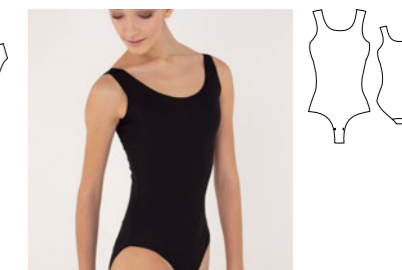

International size	XXS	XS	S	M	L	XL
Size RU	40	42	44	46	48	50

86% polyamide, 14% elastane.
● Skin ● Black

DA303PR BODY