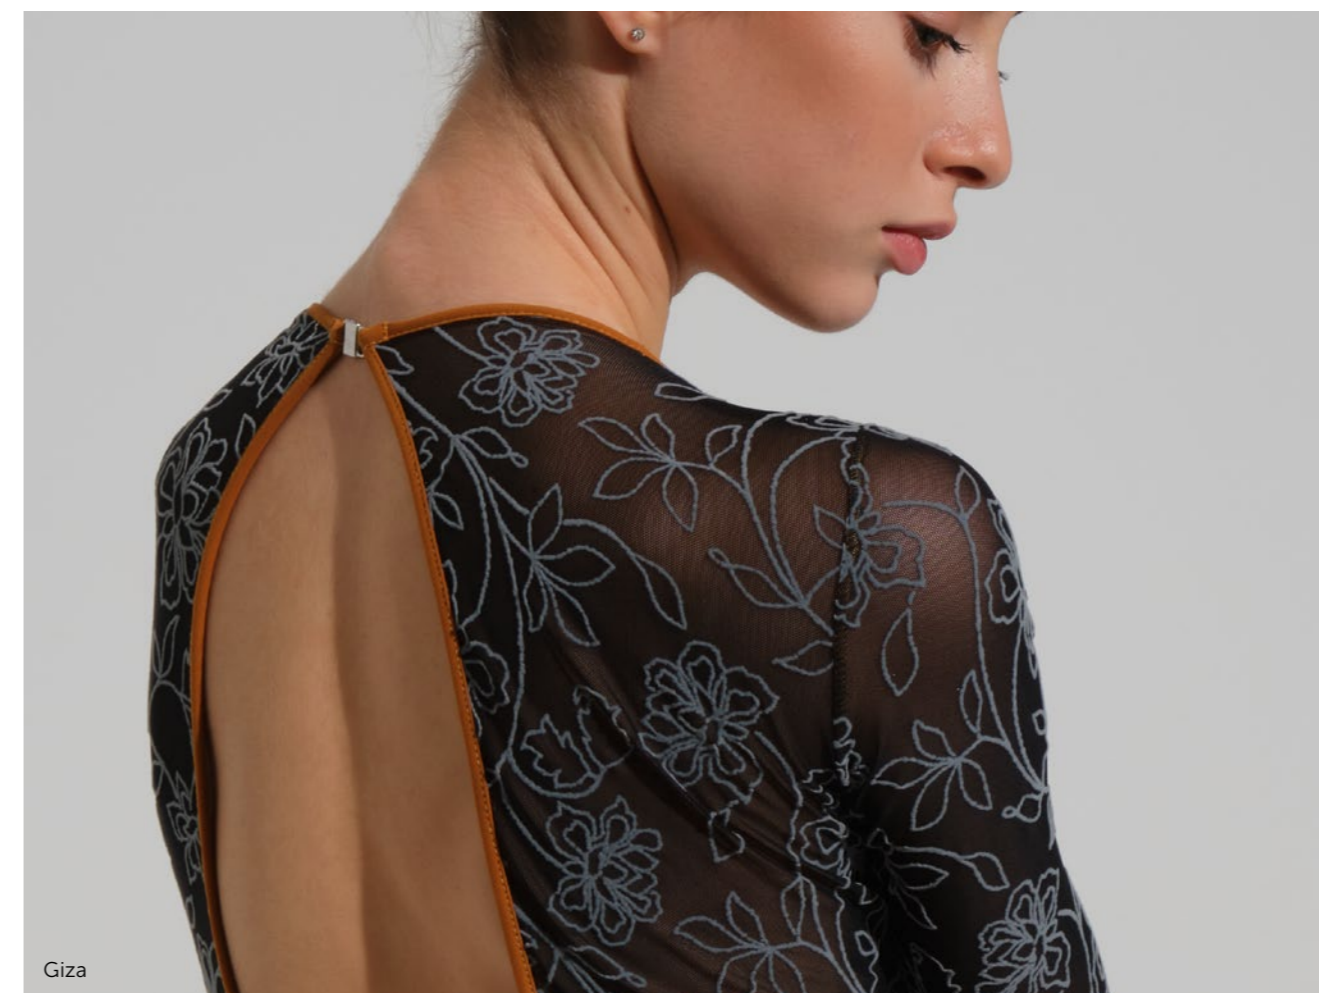

Material:  
80% polyamide micro, 20% elastane.

**Sizes 36 (10–11 Y) — 50 (XL): with lining and pockets for cups.**

Color:

- Powder Blue
- Giza
- Alchemy
- Survivor

Survivor

Survivor

Giza

**DA2031MP**  
**Iris**  
Tank style leotard  
Illusion