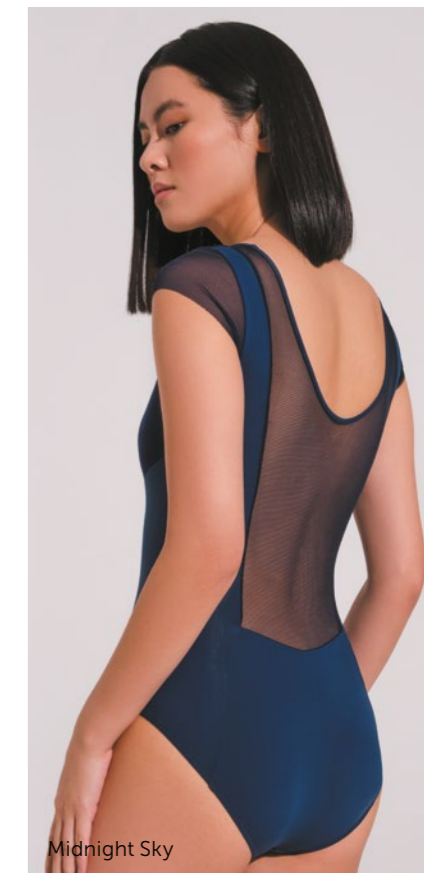

Material:

80% polyamide micro, 20% elastane.

**Sizes 36 (10-11 Y) – 50 (XL): with lining and pockets for cups.**

Color:

- Alchemy
- Midnight Sky
- Black

Midnight Sky

Midnight Sky

**DAD2026/1MP Little Gillian**  
**DA20206/1MP Gillian**  
Cap sleeve leotard