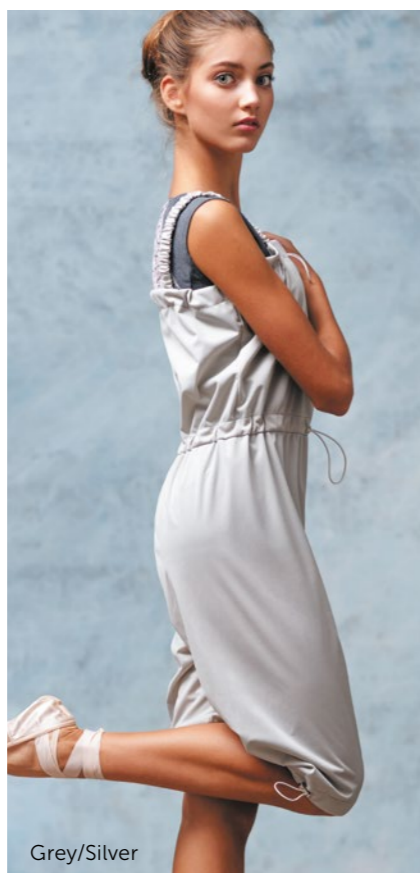

Material: 100% polyester.

Color:

- Grey/Silver
- Bordeaux/Gold
- Blue/Silver
- Black/Silver

**0404PT Bobbie**

Shortard

Short unitard with sauna effect for practice and aerobics.

Grey/Silver

Grey/Silver