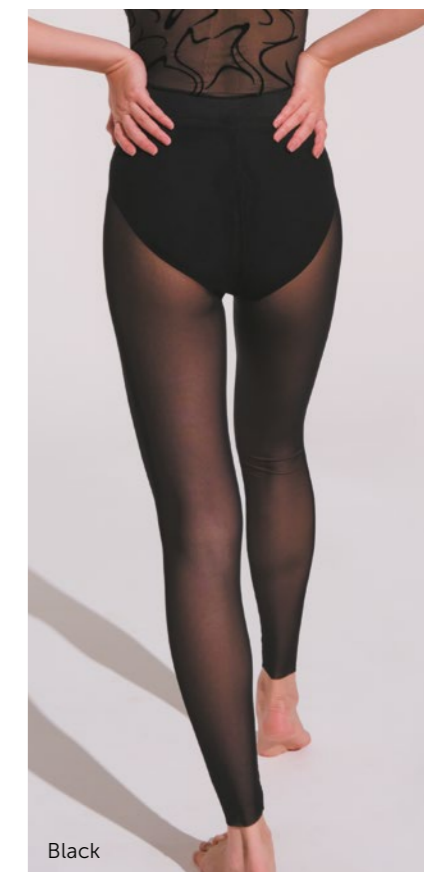

DAD2037 Little Gloria
DA2037 Gloria
Leggings

Youth sizes

DAD2037 Little Gloria

Sizing by age EU	10-11 Y	12-13 Y
Size RU	36	38

Adult sizes

DA2037 Gloria

International size	XXS	XS	S	M	L	XL
Size RU	40	42	44	46	48	50

Material: 93% polyamide, 7% elastane.

Color:

- Black
- Alchemy
- Midnight Sky

DAD2037/1 Little Greta
DA2037/1 Greta
Leggings

Youth sizes

DAD2037/1 Little Greta

Sizing by age EU	10-11 Y	12-13 Y
Size RU	36	38

Adult sizes

DA2037/1 Greta

International size	XXS	XS	S	M	L	XL
Size RU	40	42	44	46	48	50

Material: 93% polyamide, 7% elastane.

Color:

- Black
- Alchemy
- Midnight Sky