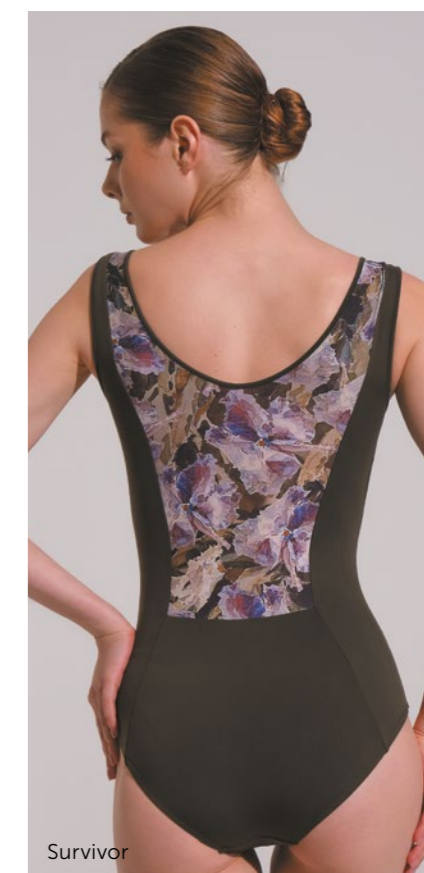

Material:

80% polyamide micro, 20% elastane.

**Sizes 36 (10–11 Y) — 50 (XL): with lining and pockets for cups.**

Color:

- Alchemy
- Illusion
- Survivor

Alchemy

Survivor

**DA2033MP**  
**Isobel**  
1/2 sleeve leotard  
Survivor