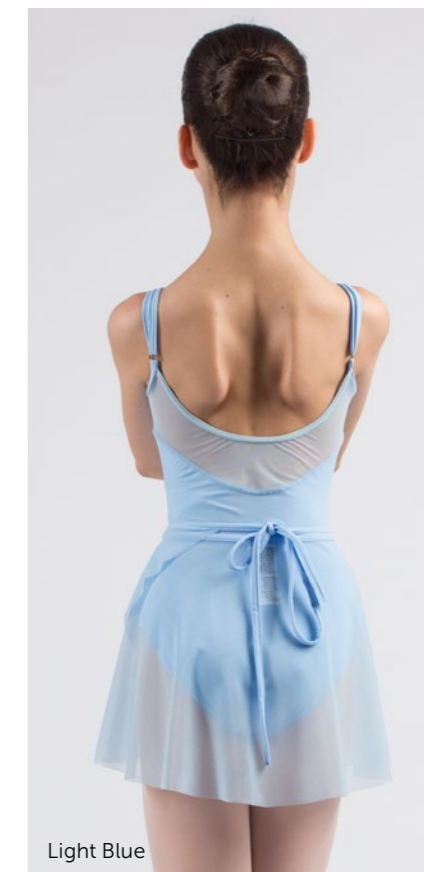

DAD1945 Little Celine

DA1945 Celine

Mesh skirt

Youth sizes

DAD1945 Little Celine

Sizing by age EU	8-9Y	9-10Y	10-11Y	12-13Y
Size RU	32	34	36	38

Adult sizes

DA1945 Celine

International size	XXS	XS	S	M	L	XL
Size RU	40	42	44	46	48	50

Material:

93% polyamide, 7% elastane.

Length: 33 cm

Color:

● Pink	○ White	● Royal Blue
● Red	● Black	● Dark Blue
● Ice Blue	● Coffee	● Light Blue
● Olive	● Medium Taupe	● Lilac

06017/1

Mesh skirt with ties

06017/1

International size	XS	S	M	L	XL
Size RU	42	44	46	48	50

Material:

93% polyamide, 7% elastane.

Length:

XS — 30 cm, S — 32 cm, M — 40 cm, L — 48 cm, XL — 55 cm

Color:

● Pink	○ White	● Royal Blue
● Red	● Black	● Dark Blue
● Bordeaux	● Coffee	● Light Blue
● Ice Blue	● Medium Taupe	● Lilac
● Olive		● French Blue

Light Blue

DAD1478 Little Calyssa

DA1478 Calyssa

Folk and character skirt

Youth sizes

DAD1478 Little Calyssa

Sizing by age EU	8-9Y	9-10Y	10-11Y	12-13Y
Size RU	32	34	36	38

Adult sizes

DA1478 Calyssa

International size	XXS	XS	S	M	L	XL
Size RU	40	42	44	46	48	50

Material:

93% polyamide, 7% elastane.

Size: 32-34 — 40 cm, Size: 36-38 — 45 cm, Size: 40 — 50 cm, Size: 42-50 — 55 cm

Color:

● Pink	○ White	● Royal Blue
● Red	● Black	● Dark Blue
● Ice Blue	● Coffee	● Light Navy
● Olive	● Medium Taupe	● Light Blue
		● Lilac

DAD1492

Mesh skirt

Youth sizes

DAD1492

Sizing by age EU	3-4Y	4-5Y	6-7Y	8-9Y	9-10Y	10-11Y	12-13Y
Size RU	26	28	30	32	34	36	38

Material:

93% polyamide, 7% elastane.

Length: 30 cm

Color:

● Pink	○ White	● Royal Blue
● Red	● Black	● Dark Blue
● Bordeaux	● Coffee	● Light Blue
● Ice Blue	● Medium Taupe	● Lilac
● Olive		● French Blue