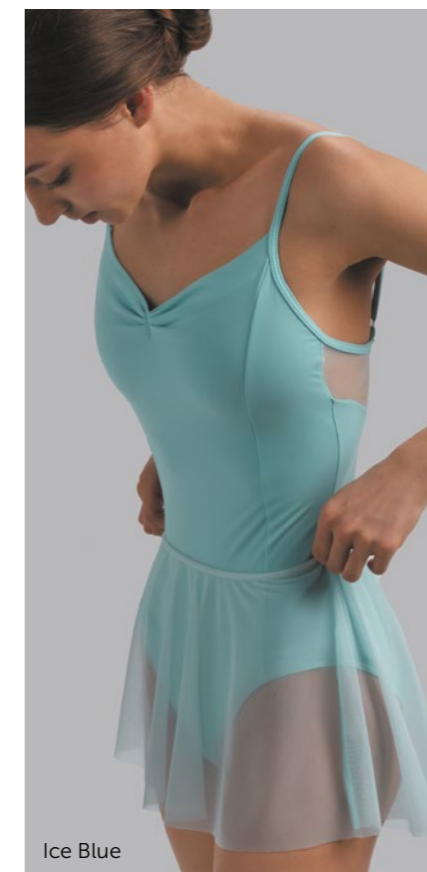

Material:  
93% polyamide, 7% elastane.

**Sizes 26 (3-4 Y) — 36 (10-11 Y): with lining.**  
**Sizes 38 (12-13 Y) — 50 (XL): with lining and pockets for cups.**

Color:

- Ice Blue
- Light Navy
- Lilac
- Light Blue
- Royal Blue
- Pink
- French Blue
- Lavender
- Red
- Bordeaux
- Olive
- Black
- Coffee
- White