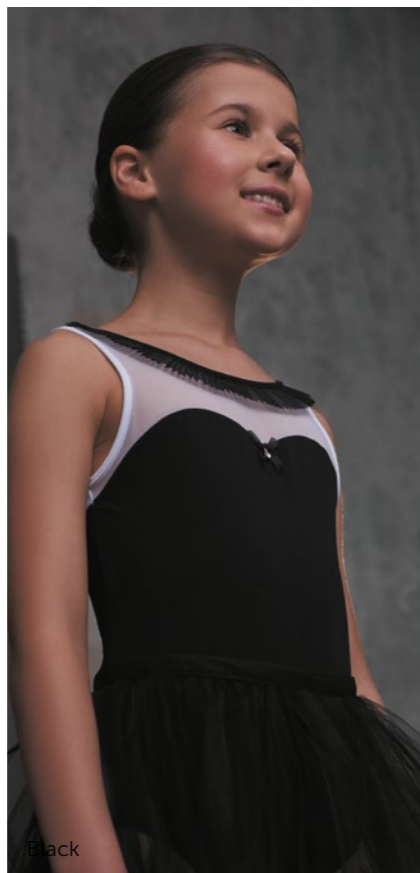

DAD1983MP Bailie

Tank style leotard

DAD1983MP Bailie

Sizes 26 (3-4 Y) – 38 (12-13 Y): with lining.

Sizing by age EU	3-4Y	4-5Y	6-7Y	8-9Y	9-10Y	10-11Y	12-13Y
Size RU	26	28	30	32	34	36	38

Material:
80% polyamide micro, 20% elastane.

Color:

- Powder ☐ White
- Tiffany ☒ Black