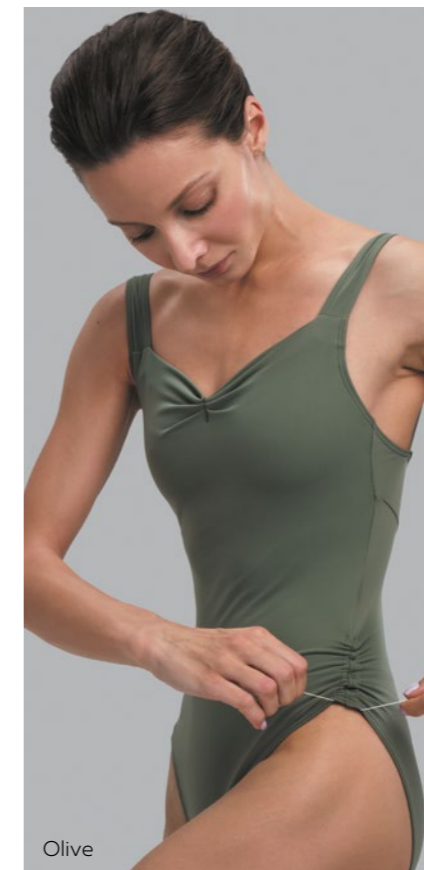

Material:

80% polyamide micro, 20% elastane.

**Sizes 26 (3-4 Y) – 36 (10-11 Y): with lining.**  
**Sizes 38 (12-13 Y) – 50 (XL): with lining and pockets for cups.**

Color:

- Ice Blue
- Light Navy
- Lilac
- Light Blue
- Royal Blue
- Pink
- French Blue
- Lavender
- Red
- Bordeaux
- Olive
- Black
- Coffee
- White