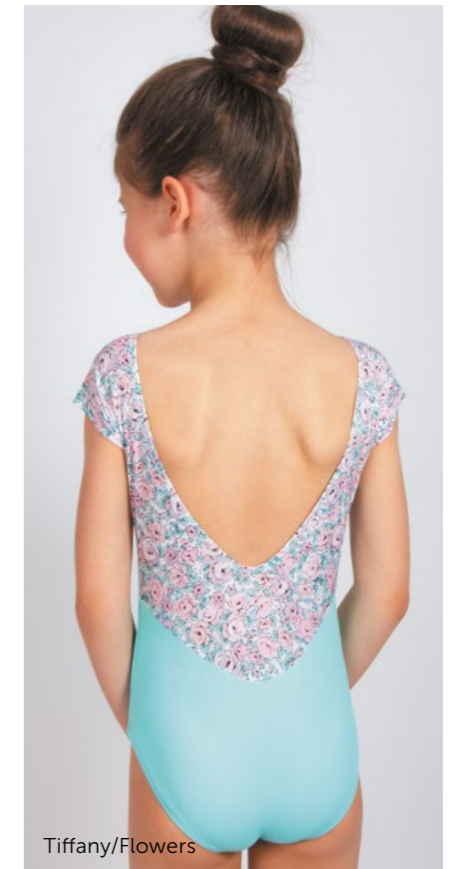

DAD1982MP Bradie
DAD1982M Bradie
Cap sleeve leotard

DAD1982MP Bradie
Sizes 26 (3-4 Y) – 38 (12-13 Y): with lining.

DAD1982M Bradie
Sizes 26 (3-4 Y) – 38 (12-13 Y): no lining.

Sizing by age EU	3-4Y	4-5Y	6-7Y	8-9Y	9-10Y	10-11Y	12-13Y
Size RU	26	28	30	32	34	36	38

Material:
80% polyamide micro, 20% elastane.

1. Color:
2. Powder/Flowers
   - Tiffany/Flowers
   - Black/Flowers