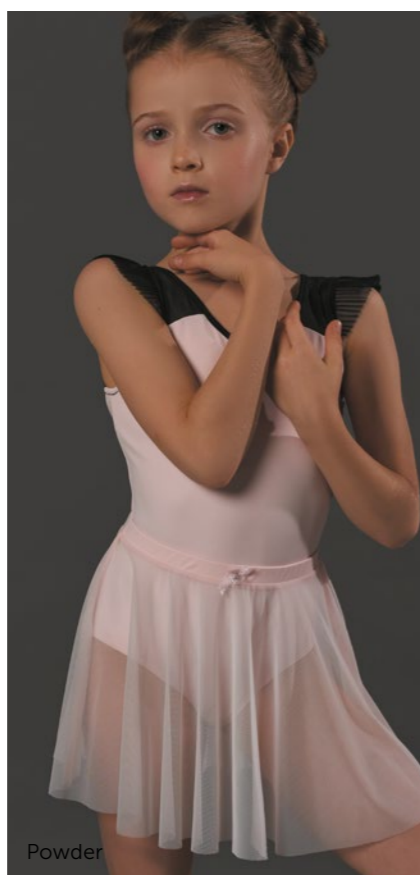

DAD1984M Babette

Sizes 26 (3-4 Y) – 38 (12-13 Y): no lining.

Sizing by age EU	3-4Y	4-5Y	6-7Y	8-9Y	9-10Y	10-11Y	12-13Y
Size RU	26	28	30	32	34	36	38

Material:
80% polyamide micro, 20% elastane.

Color:

- Powder ☐ White
- Tiffany ☒ Black