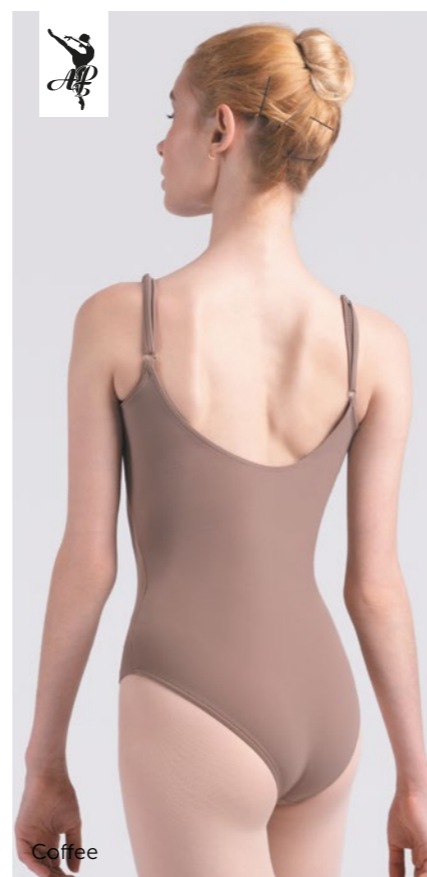

Material:

80% polyamide micro, 20% elastane.

**Sizes 28 (4-5 Y) – 36 (10-11 Y): with lining.**  
**Sizes 38 (12-13 Y) – 50 (XL): with lining and pockets for cups.**

Color:

- Pink
- Ice Blue
- Red
- Lilac
- Light Blue
- White
- Coffee
- Dark Blue
- Black
- Medium Taupe