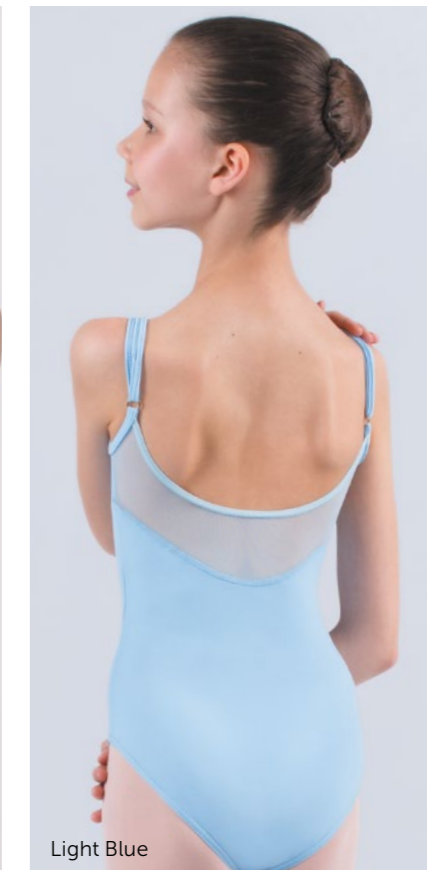

Material:

80% polyamide micro, 20% elastane.

**Sizes 28 (4-5 Y) – 36 (10-11 Y): with lining.**  
**Sizes 38 (12-13 Y) – 50 (XL): with lining and pockets for cups.**

Color:

- Pink
- Ice Blue
- Red
- Lilac
- Light Blue
- White
- Coffee
- Dark Blue
- Black
- Medium Taupe