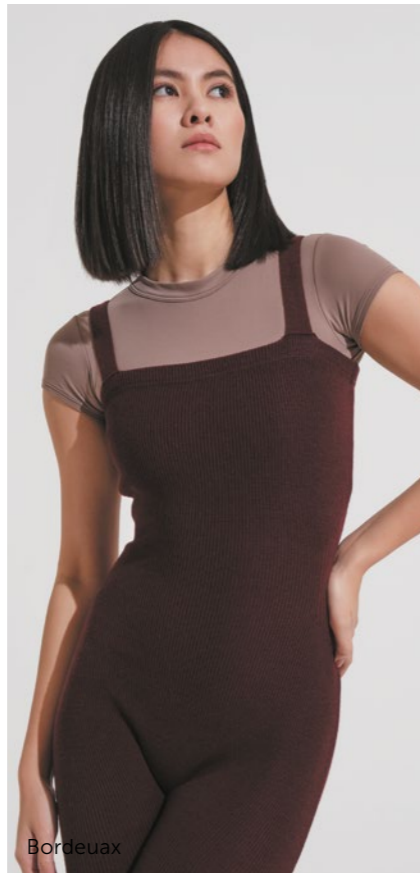

Color:

- Black
- Grey-Blue
- Khaki
- Bordeaux

Material: 50% merino wool, 50% acryl.

Bordeaux

Grey-Blue

**06012/2 Kailani**

Bolero

**06212/2 Kailani**