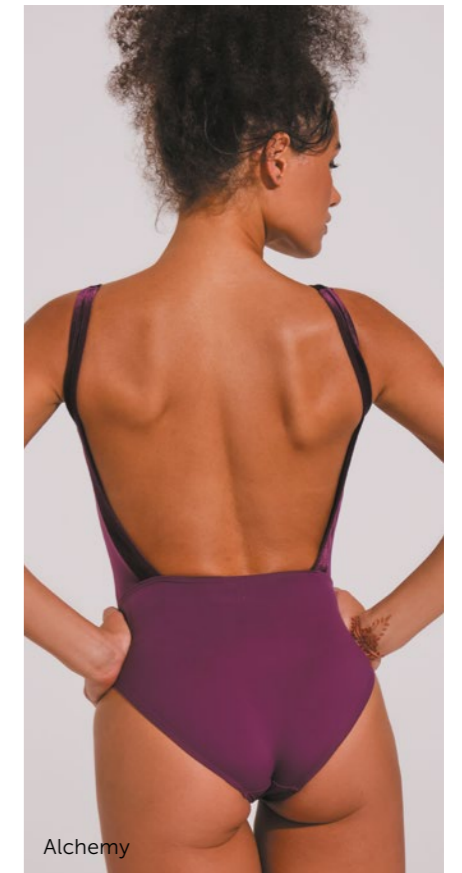

Material:  
80% polyamide micro, 20% elastane.

**Sizes 36 (10–11 Y) — 50 (XL): with lining and pockets for cups.**

Color:

- Alchemy
- Midnight Sky
- Black

Alchemy

Alchemy

**DAD2025MP Little Giada**  
**DA2025MP Giada**