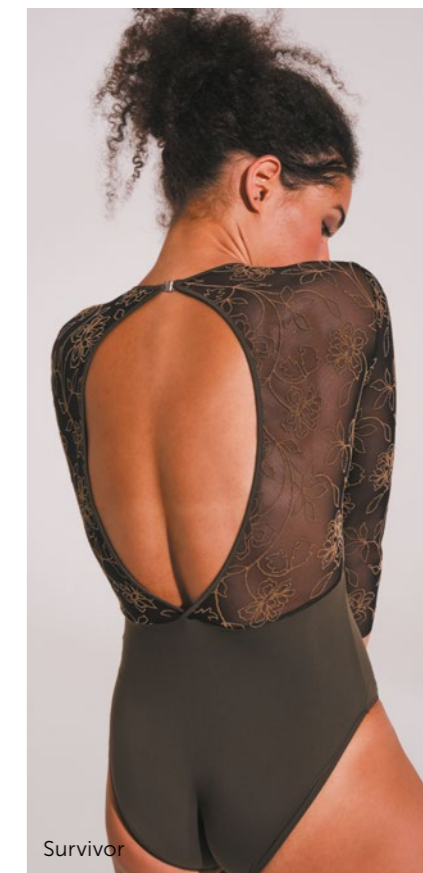

Material:  
80% polyamide micro, 20% elastane.

**Sizes 36 (10–11 Y) — 50 (XL): with lining and pockets for cups.**

Color:

- Powder Blue
- Giza
- Alchemy
- Survivor

Survivor

Survivor

Giza

**DA2031MP**  
**Iris**  
Tank style leotard  
Illusion