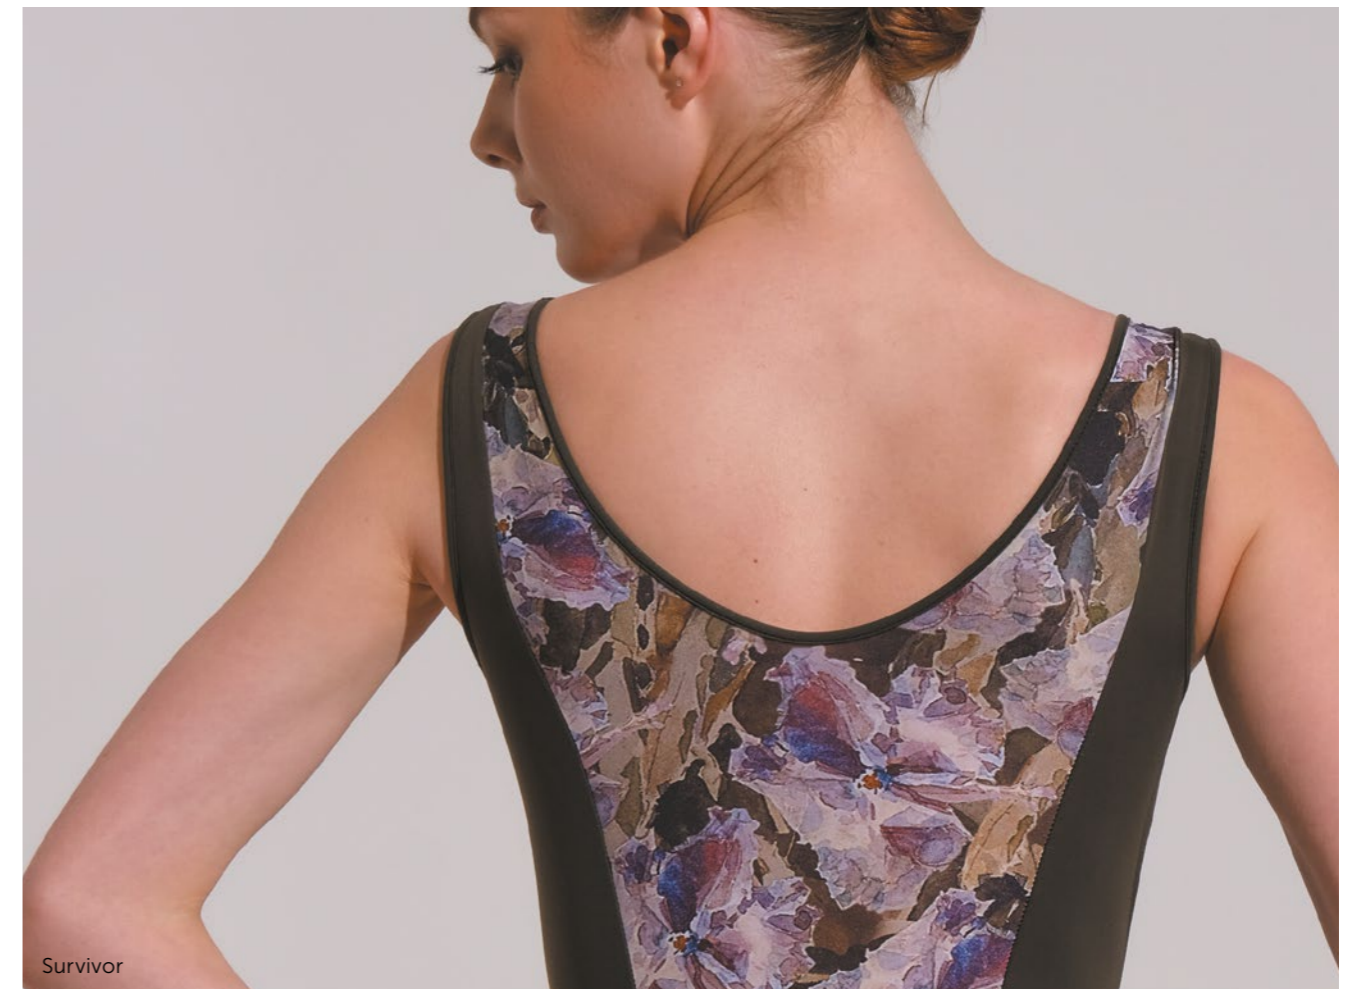

Material:  
80% polyamide micro, 20% elastane.

**Sizes 36 (10–11 Y) — 50 (XL): with lining and pockets for cups.**

Color:

- Alchemy
- Illusion
- Survivor

Illusion

Alchemy

Survivor

**DA2016MP**  
**Farrah**  
Cap sleeve leotard  
Black