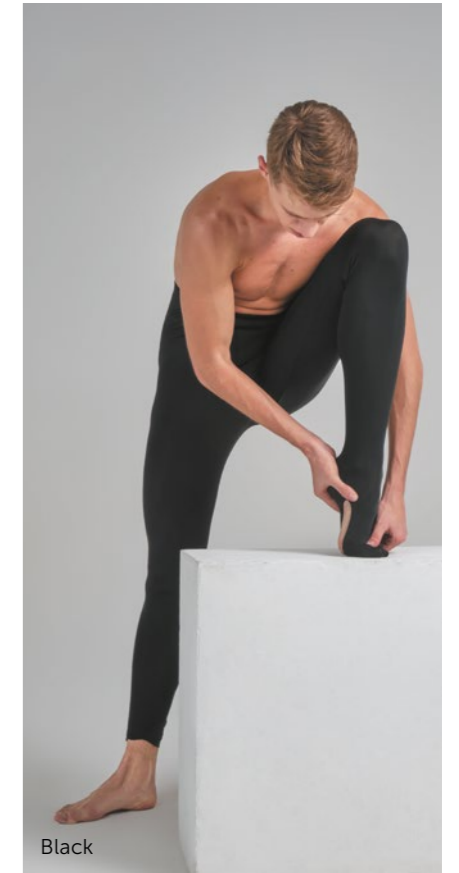

Material:

93% polyamide, 7% elastane.

Color:

- Dark Grey
- Black
- White

Dark Grey

Black

**DAD2007C Little Evan  
DA2007C Evan**  
Men's dance belt

Youth sizes