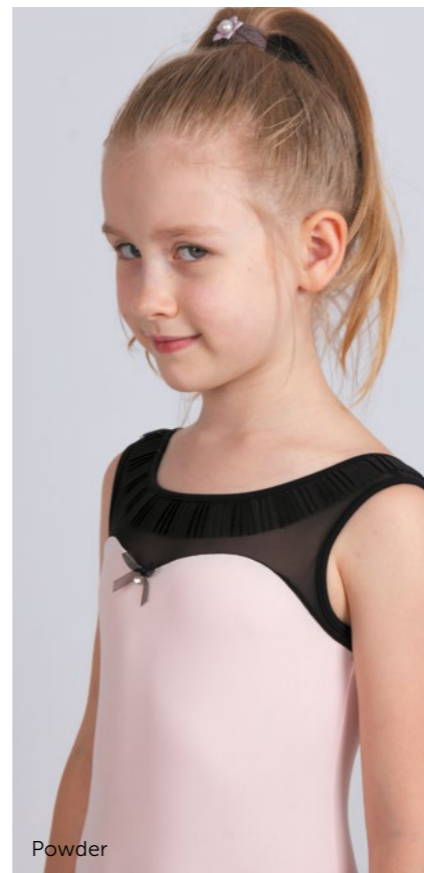

DAD1983MP Bailie

Tank style leotard

DAD1983MP Bailie

Sizes 26 (3-4 Y) – 38 (12-13 Y): with lining.

Sizing by age EU	3-4Y	4-5Y	6-7Y	8-9Y	9-10Y	10-11Y	12-13Y
Size RU	26	28	30	32	34	36	38

Material:
80% polyamide micro, 20% elastane.

Color:

- Powder ☐ White
- Tiffany ☒ Black