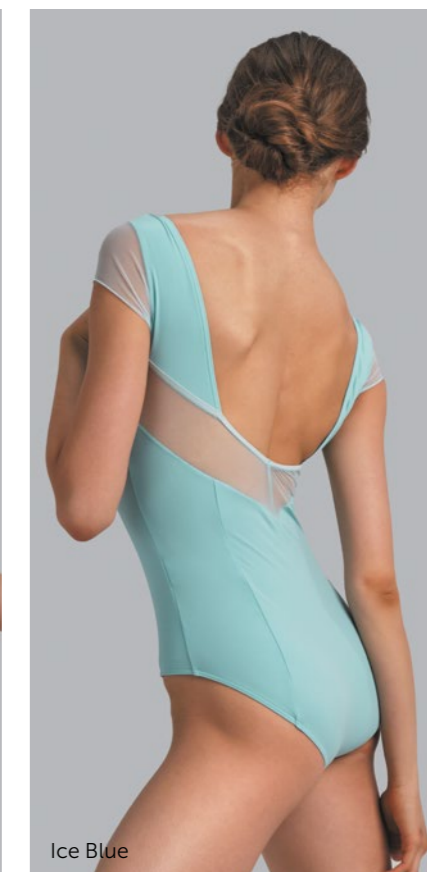

DAD2003/2MP Little Effie
DA2003/2MP Effie
Mesh cap sleeve leotard

Youth sizes

DAD2003/2MP Little Effie

Sizing by age EU	3-4Y	4-5Y	6-7Y	8-9Y	9-10Y	10-11Y	12-13Y
Size RU	26	28	30	32	34	36	38

Adult sizes

DA2003/2MP Effie

International size	XXS	XS	S	M	L	XL
Size RU	40	42	44	46	48	50

Material:

80% polyamide micro, 20% elastane.

Sizes 26 (3-4 Y) – 36 (10-11 Y): with lining.
Sizes 38 (12-13 Y) – 50 (XL): with lining and pockets for cups.

Color:

- Ice Blue
- Light Navy
- Lilac
- Light Blue
- Royal Blue
- Pink
- French Blue
- Lavender
- Red
- Bordeaux
- Olive
- Black
- Coffee
- White

Ice Blue