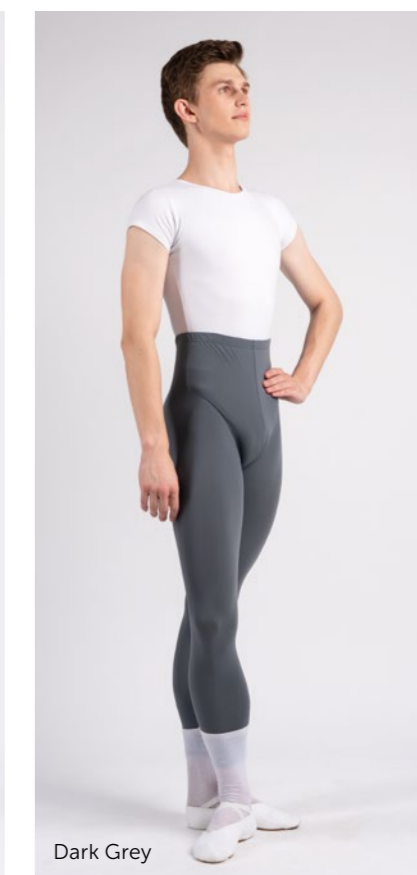

Material:  
80% polyamide micro, 20% elastane.

Color:

 Black

 Dark Grey

 Dark Blue

Dark Blue

Dark Grey

**DA1480C**  
**Cadin**  
Bodysuit  
White