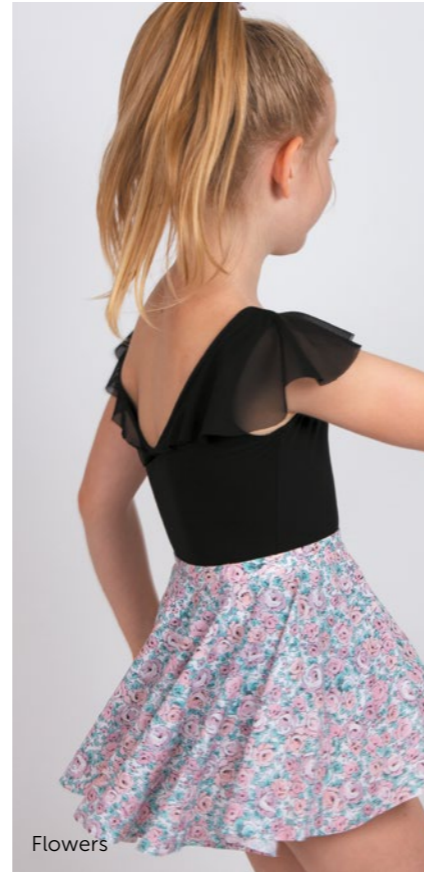

DAD1986/1 Brie

Pull-on skirt flower print

DAD1986/1 Brie

Sizing by age EU	3-4Y	4-5Y	6-7Y	8-9Y	9-10Y	10-11Y	12-13Y
Size RU	26	28	30	32	34	36	38

Material:
84% polyamide, 16% elastane.

Color:
Flowers