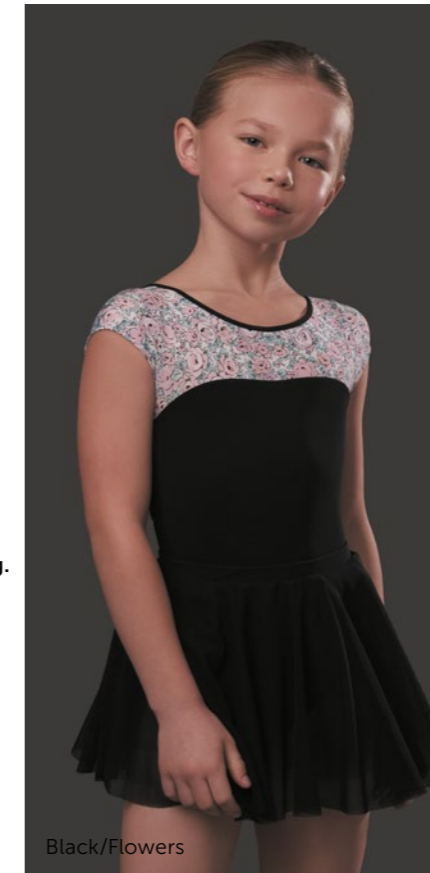

DAD1981MP Bryanna
Tank style leotard

DAD1981MP Bryanna
Sizes 26 (3-4 Y) – 38 (12-13 Y): with lining.

Sizing by age EU	3-4Y	4-5Y	6-7Y	8-9Y	9-10Y	10-11Y	12-13Y
Size RU	26	28	30	32	34	36	38

Material:
80% polyamide micro, 20% elastane.

1. Color:
2. Powder/Flowers
   - Tiffany/Flowers
   - Black/Flowers