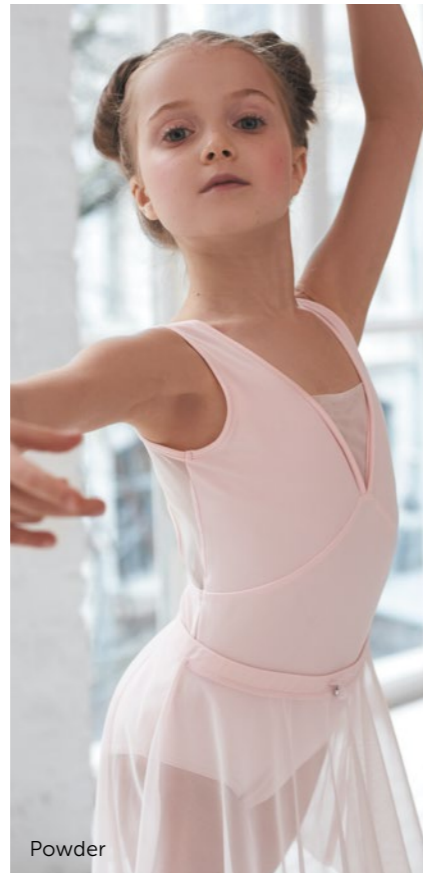

Material:  
 80% polyamide micro, 20% elastane.

- Color:
- Powder
  - Tiffany
  - Light Blue
  - White
  - Black

Powder

Powder

**DAD1977MP Belle**  
**DAD1977M Belle**  
 Tank style leotard

**DAD1977MP Belle**  
 Sizes 26 (3-4 Y) — 38 (12-13 Y): with lining.