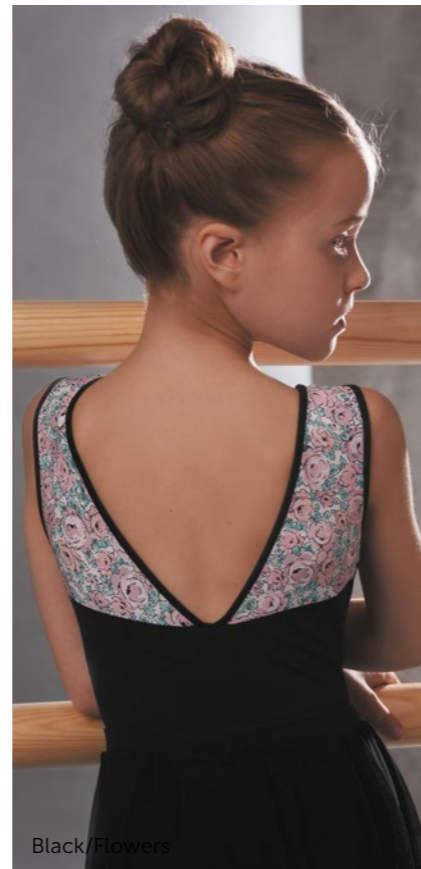

DAD1980MP Brenda
Tank style leotard

DAD1980MP Brenda
Sizes 26 (3-4 Y) – 38 (12-13 Y): with lining.

Sizing by age EU	3-4Y	4-5Y	6-7Y	8-9Y	9-10Y	10-11Y	12-13Y
Size RU	26	28	30	32	34	36	38

Material:
80% polyamide micro, 20% elastane.

1. Color:
2. Powder/Flowers
   - Tiffany/Flowers
   - Black/Flowers