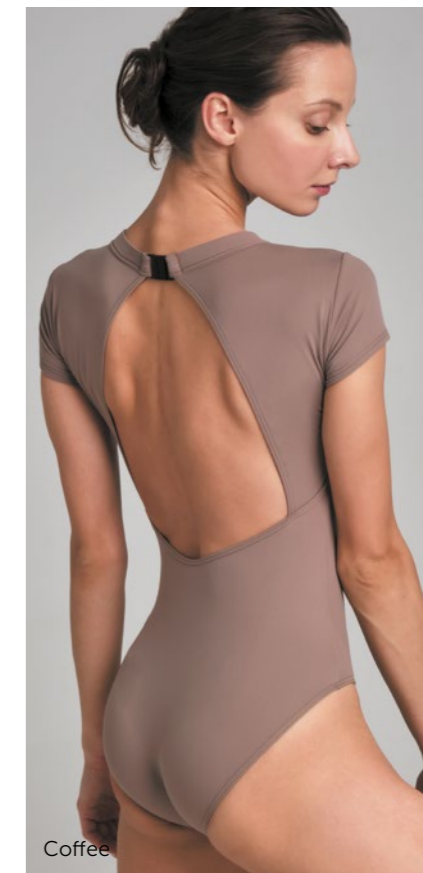

DAD2004MP Little Earie
DA2004MP Earie
Cap sleeve leotard

Youth sizes

DAD2004MP Little Earie

Sizing by age EU	10-11Y	12-13Y
Size RU	36	38

Adult sizes

DA2004MP Earie

International size	XXS	XS	S	M	L	XL
Size RU	40	42	44	46	48	50

Material:

80% polyamide micro, 20% elastane.

Size 36 (10-11 Y): with lining.
Sizes 38 (12-13 Y) – 50 (XL): with lining and pockets for cups.

Color:

- Ice Blue
- Light Navy
- Lilac
- Light Blue
- Royal Blue
- Pink
- French Blue
- Lavender
- Red
- Bordeaux
- Olive
- Black
- Coffee
- White

Coffee