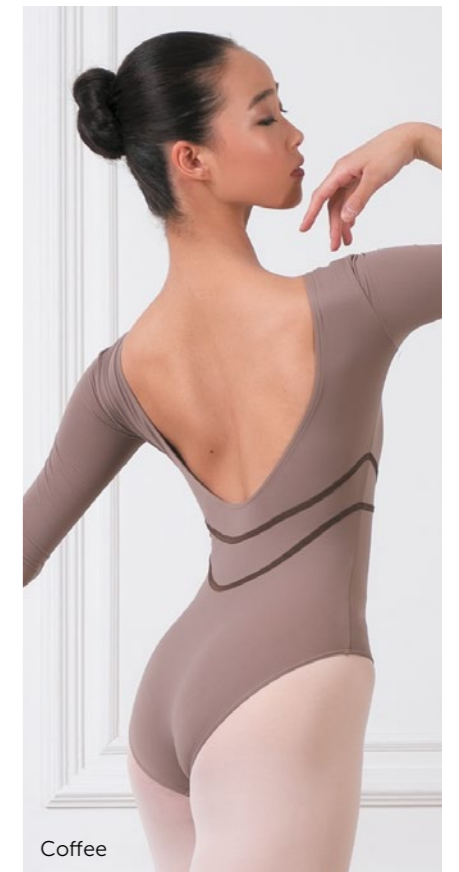

Material:

80% polyamide micro, 20% elastane.

**Sizes 40 (XXS) – 50 (XL): with lining.**

Color:

- Ice Blue
- Dark Blue
- Coffee
- Black

Coffee

Coffee

**DA1930MP Charlotte**  
Leotard with straps  
Coffee