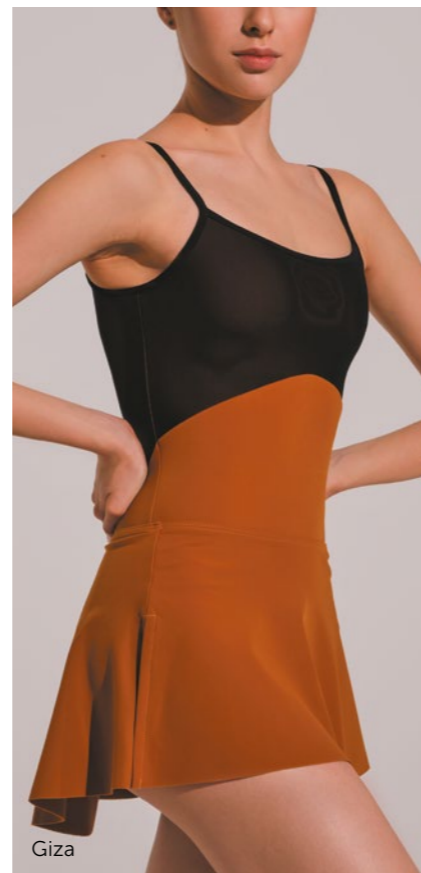

DAD2034 Little Anya
DA2034 Anya
Pull-on skirt

Youth sizes

DAD2034 Little Anya

Sizing by age EU	10-11 Y	12-13 Y
Size RU	36	38

Adult sizes

DA2034 Anya

International size	XXS	XS	S	M	L	XL
Size RU	40	42	44	46	48	50

Material: 80% polyamide micro, 20% elastane.

1. Color:
2. Wonder Blue
   - Powder Blue
   - Midnight Sky
   - Illusion
   - Alchemy
   - Survivor
   - Giza
   - Pebble
   - Black