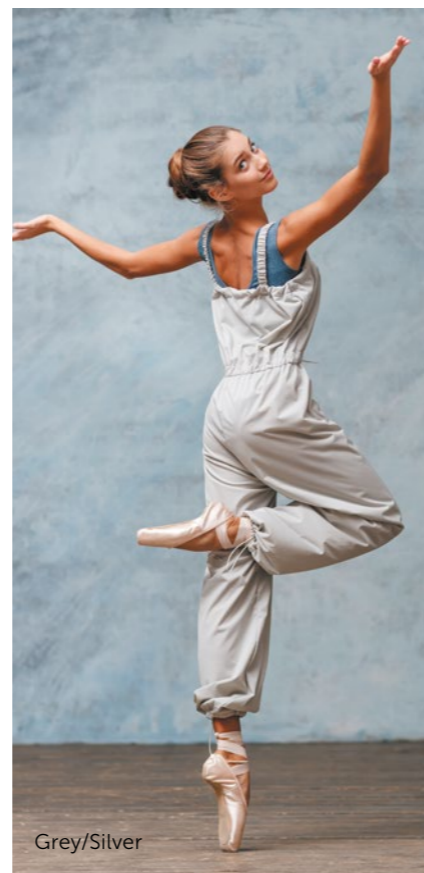

Grey/Silver

0403PT Bowie

International size	XXS	XS	S	M	L	XL
Size RU	40	42	44	46	48	50

Material: 100% polyester.

Color:

- Grey/Silver
- Bordeaux/Gold
- Blue/Silver
- Black/Silver