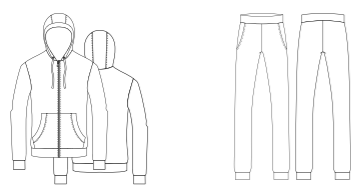

Material:  
95% cotton, 5% elastane.

Color:

● Black ● Dark Grey ● Dark Blue

Dark Grey

Dark Blue

**DAD1481** **DAD1482**  
**DA1481** **DA1482**  
 Girls hoodie Girls pants

Basically the hoodie go with no logo on the back. Please indicate the logo that you would like to have on the back of the hoodie.