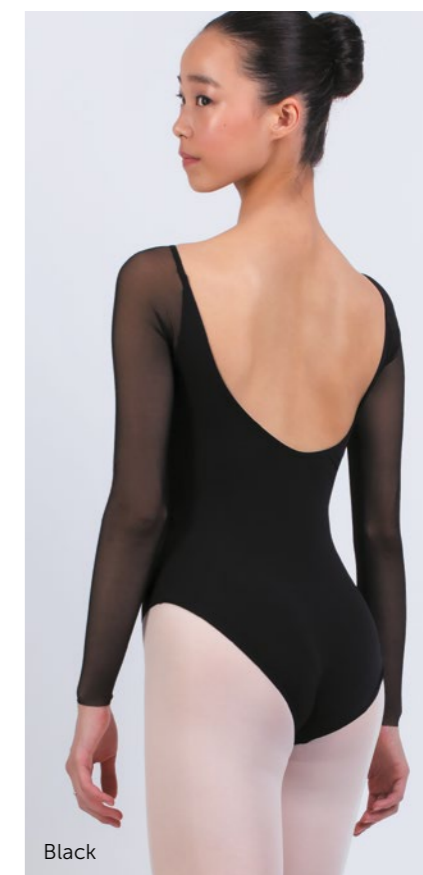

Material:

80% polyamide micro, 20% elastane.

Sizes 28 (4-5 Y) – 50 (XL): without lining.

Color:

- Pink
- White
- Light Blue
- Red
- Black
- Dark Blue
- Ice Blue
- Medium Taupe

Black

Black

**DAD1945 Little Celine****DA1945 Celine**