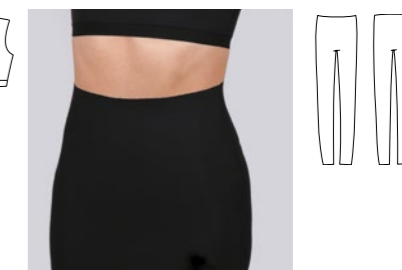

International size	XXS	XS	S	M	L	XL
Size RU	40	42	44	46	48	50

86% polyamide, 14% elastane.
● Skin ● Black

DA304PR LEGGINGS