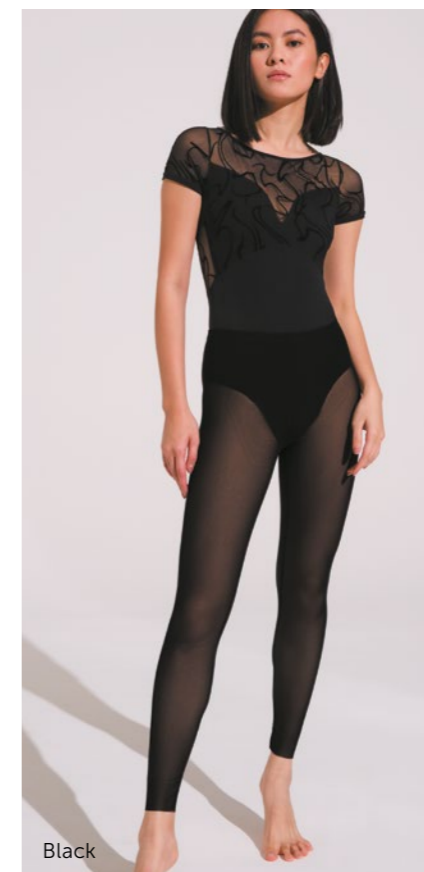

DAD2037 Little Gloria
DA2037 Gloria
Leggings

Youth sizes

DAD2037 Little Gloria

Sizing by age EU	10-11 Y	12-13 Y
Size RU	36	38

Adult sizes

DA2037 Gloria

International size	XXS	XS	S	M	L	XL
Size RU	40	42	44	46	48	50

Material: 93% polyamide, 7% elastane.

Color:

- Black
- Alchemy
- Midnight Sky

DAD2037/1 Little Greta
DA2037/1 Greta
Leggings

Youth sizes

DAD2037/1 Little Greta

Sizing by age EU	10-11 Y	12-13 Y
Size RU	36	38

Adult sizes

DA2037/1 Greta

International size	XXS	XS	S	M	L	XL
Size RU	40	42	44	46	48	50

Material: 93% polyamide, 7% elastane.

Color:

- Black
- Alchemy
- Midnight Sky