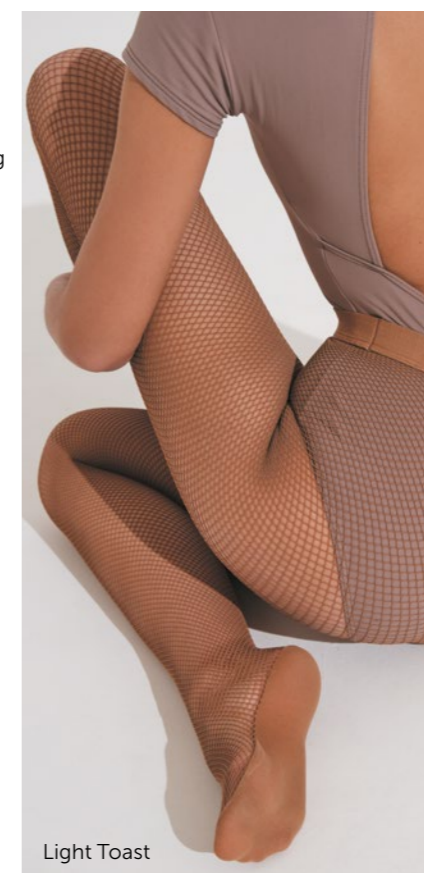

Black

Light Toast