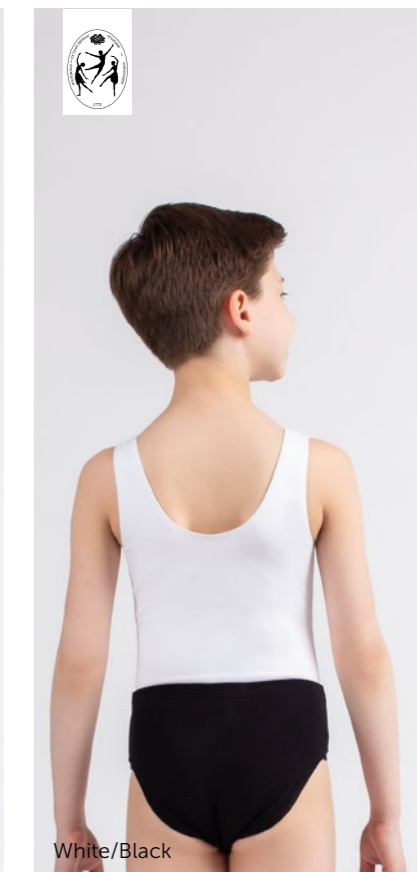

White/Black

DAD1495C Little Carson
DAD1495M Little Carson

Trunks

DAD1495C Little Carson

Sizing by age EU	4-5Y	6-7Y	8-9Y	9-10Y	10-11Y	12-13Y
Size RU	28	30	32	34	36	38

Material:
90% cotton, 10% elastane.

Color:

☒ Black

DAD1495M Little Carson

Sizing by age EU	4-5Y	6-7Y	8-9Y	9-10Y	10-11Y	12-13Y
Size RU	28	30	32	34	36	38

Material:
80% polyamide micro, 20% elastane.

Color:

☒ Black

☐ Dark Grey