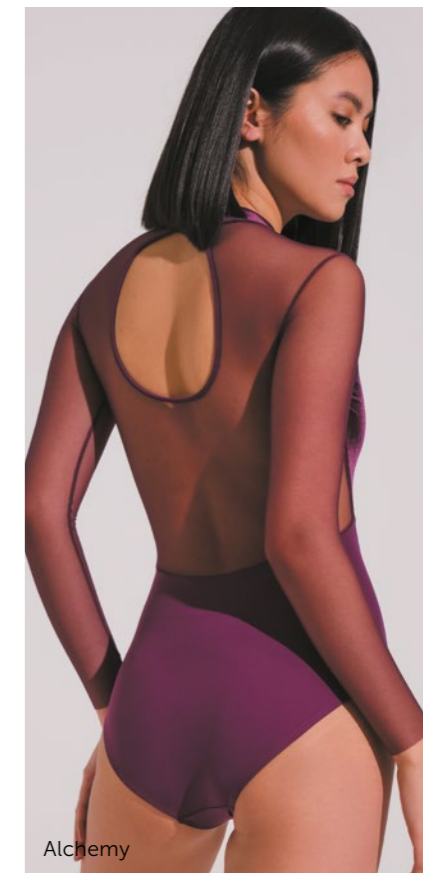

Material:  
80% polyamide micro, 20% elastane.

**Sizes 36 (10-11 Y) – 50 (XL): with lining and pockets for cups.**

Color:

- Alchemy
- Midnight Sky
- Black

Black

Alchemy

**DAD2027/1MP Little Gabi**  
**DA2027/1MP Gabi**  
Long sleeve leotard