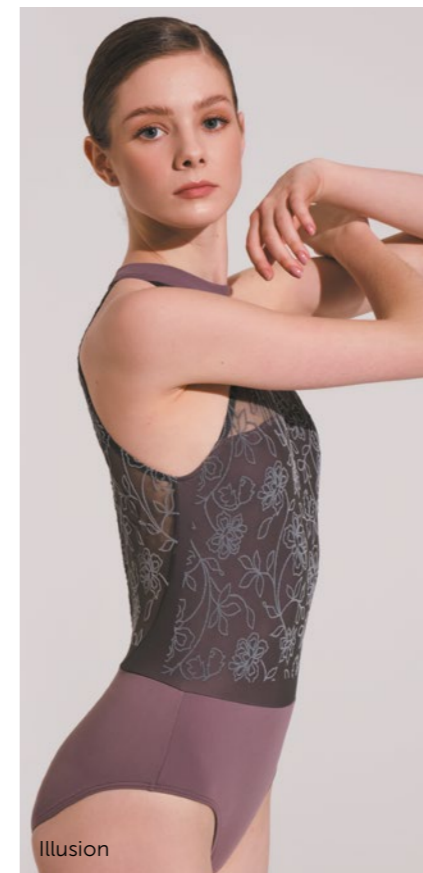

**DAD2028MP Little Helena
DA2028MP Helena**

Leotard

Youth sizes

DAD2028MP Little Helena

Sizing by age EU	10-11 Y	12-13 Y
Size RU	36	38

Adult sizes

DA2028MP Helena

International size	XXS	XS	S	M	L	XL
Size RU	40	42	44	46	48	50

Material:

80% polyamide micro, 20% elastane.

Sizes 36 (10-11 Y) – 50 (XL): with lining.

Color:

- Wonder Blue
- Pebble
- Illusion

**DAD2029MP Little Hazel
DA2029MP Hazel**

Cap sleeve leotard

Youth sizes

DAD2029MP Little Hazel

Sizing by age EU	10-11 Y	12-13 Y
Size RU	36	38

Adult sizes

DA2029MP Hazel

International size	XXS	XS	S	M	L	XL
Size RU	40	42	44	46	48	50

Material:

80% polyamide micro, 20% elastane.

Sizes 36 (10-11 Y) – 50 (XL): with lining and pockets for cups.

Color:

- Alchemy
- Wonder Blue
- Pebble
- Illusion
- Powder Blue