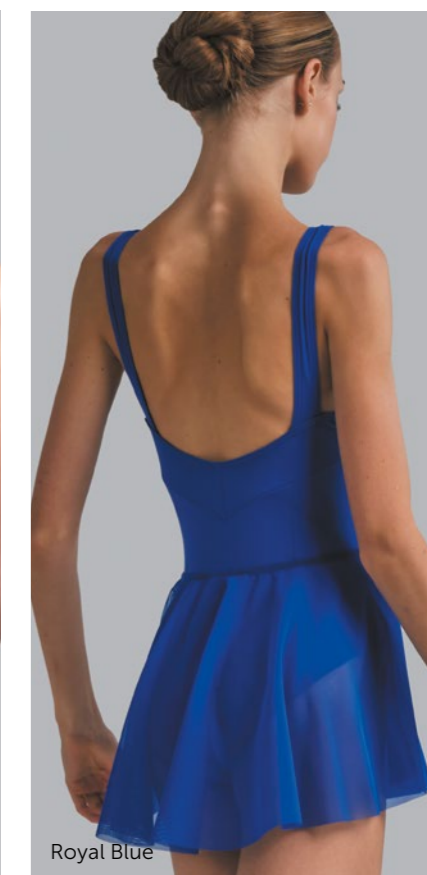

DAD2002MP Little Eva
DA2002MP Eva

Tank style leotard

Youth sizes

DAD2002MP Little Eva

Sizing by age EU	3-4Y	4-5Y	6-7Y	8-9Y	9-10Y	10-11Y	12-13Y
Size RU	26	28	30	32	34	36	38

Adult sizes

DA2002MP Eva

International size	XXS	XS	S	M	L	XL
Size RU	40	42	44	46	48	50

Material:

80% polyamide micro, 20% elastane.

Sizes 26 (3-4 Y) – 36 (10-11 Y): with lining.
Sizes 38 (12-13 Y) – 50 (XL): with lining and pockets for cups.

Color:

- Ice Blue
- Light Navy
- Lilac
- Light Blue
- Royal Blue
- Pink
- French Blue
- Lavender
- Red
- Bordeaux
- Olive
- Black
- Coffee
- White

DAD2002/1MP Little Ellen
DA2002/1MP Ellen

Tank style leotard

Youth sizes

DAD2002/1MP Little Ellen

Sizing by age EU	3-4Y	4-5Y	6-7Y	8-9Y	9-10Y	10-11Y	12-13Y
Size RU	26	28	30	32	34	36	38

Adult sizes

DA2002/1MP Ellen

International size	XXS	XS	S	M	L	XL
Size RU	40	42	44	46	48	50

Material:

80% polyamide micro, 20% elastane.

Sizes 26 (3-4 Y) – 36 (10-11 Y): with lining.
Sizes 38 (12-13 Y) – 50 (XL): with lining and pockets for cups.

Color:

- Ice Blue
- Light Navy
- Lilac
- Light Blue
- Royal Blue
- Pink
- French Blue
- Lavender
- Red
- Bordeaux
- Olive
- Black
- Coffee
- White

Royal Blue