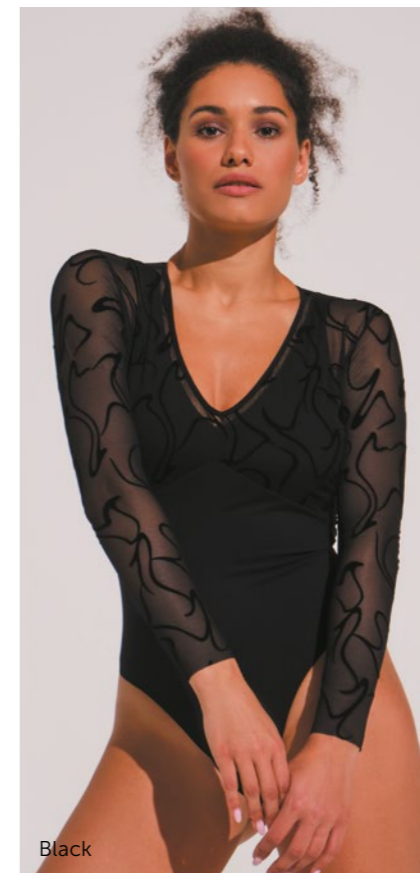

Material:  
 80% polyamide micro, 20% elastane.

Sizes 36 (10–11 Y) — 50 (XL): with lining and pockets for cups.

Color:  
 ● Black

Black

Black

Black

**DA2018MP  
Fiona**  
Cap sleeve leotard  
Black/Pale Beige mesh