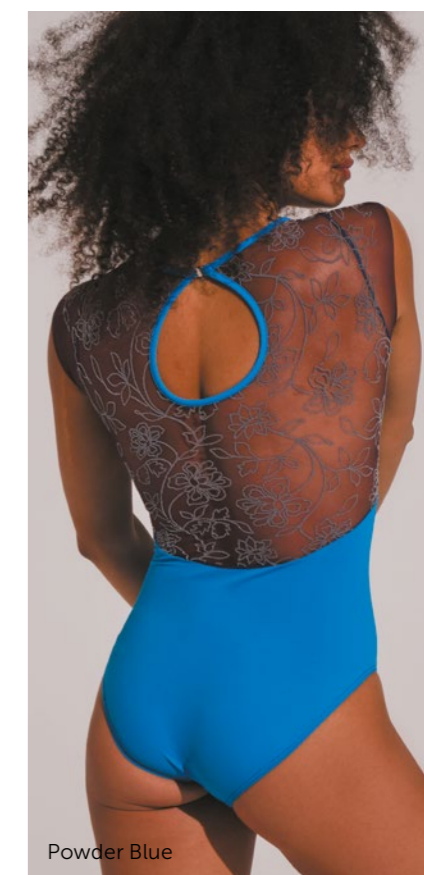

DA2029MP Hazel

International size	XXS	XS	S	M	L	XL
Size RU	40	42	44	46	48	50

Material:

80% polyamide micro, 20% elastane.

Sizes 36 (10-11 Y) – 50 (XL): with lining and pockets for cups.

Color:

- Alchemy
- Wonder Blue
- Pebble
- Illusion
- Powder Blue