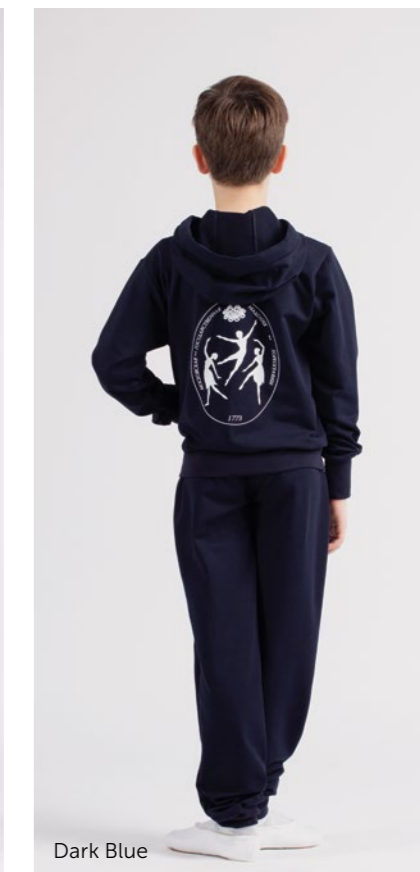

Dark Blue

DAD1481 **DAD1482**
DA1481 **DA1482**
Girls hoodie Girls pants

Basically the hoodie go with no logo on the back. Please indicate the logo that you would like to have on the back of the hoodie.

Youth sizes

	DAD1481		DAD1482			
Sizing by age EU	4-5Y	6-7Y	8-9Y	9-10Y	10-11Y	12-13Y
Size RU	28	30	32	34	36	38

Adult sizes

	DA1481		DA1482			
International size	XXS	XS	S	M	L	XL
Size RU	40	42	44	46	48	50

Material:
95% cotton, 5% elastane.

Color:

● Lilac ● Turquoise
● Black ● Purple ● Grey (melange)