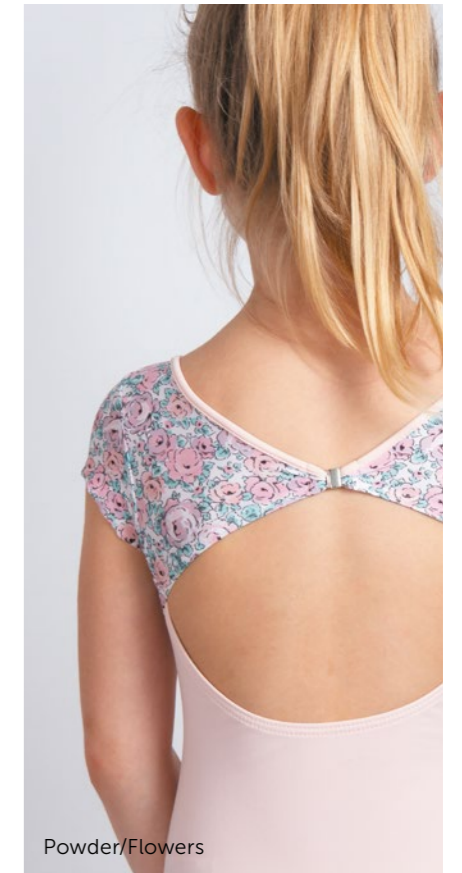

DAD1981MP Bryanna
Tank style leotard

DAD1981MP Bryanna
Sizes 26 (3-4 Y) – 38 (12-13 Y): with lining.

Sizing by age EU	3-4Y	4-5Y	6-7Y	8-9Y	9-10Y	10-11Y	12-13Y
Size RU	26	28	30	32	34	36	38

Material:
80% polyamide micro, 20% elastane.

1. Color:
2. Powder/Flowers
   - Tiffany/Flowers
   - Black/Flowers