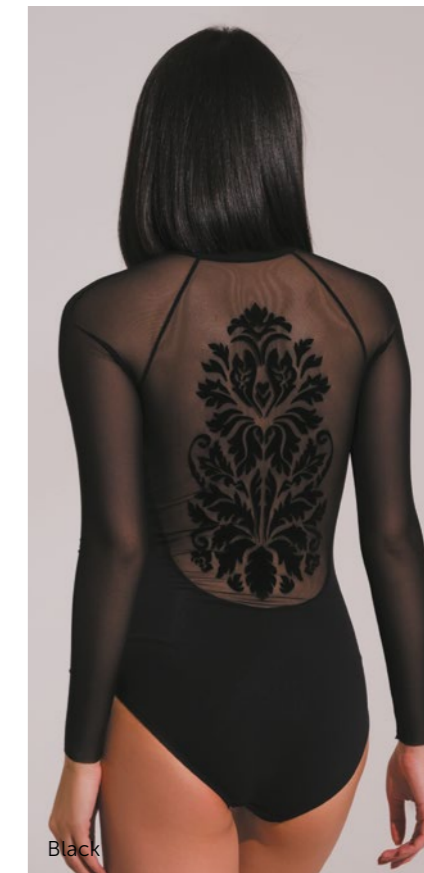

Black

DAD2020/1MP Little Fresse
DA2020/1MP Fresse
Long sleeve leotard

Youth sizes

DAD2020/1MP Little Fresse

Sizing by age EU	10–11 Y	12–13 Y
Size RU	36	38

Adult sizes

DA2020/1MP Fresse

International size	XXS	XS	S	M	L	XL
Size RU	40	42	44	46	48	50

Material:
80% polyamide micro, 20% elastane.

Sizes 36 (10–11 Y) — 50 (XL): with lining.

Color:
● Black