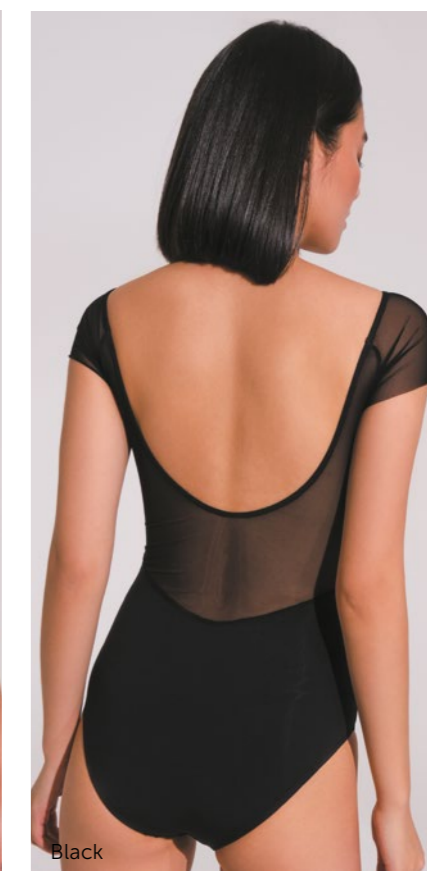

Material:

80% polyamide micro, 20% elastane.

**Sizes 36 (10–11 Y) — 50 (XL): with lining and pockets for cups.**

Color:

● Black

Black

Black

**DA2023MP**  
**Leanne**  
Cap sleeve leotard  
Illusion