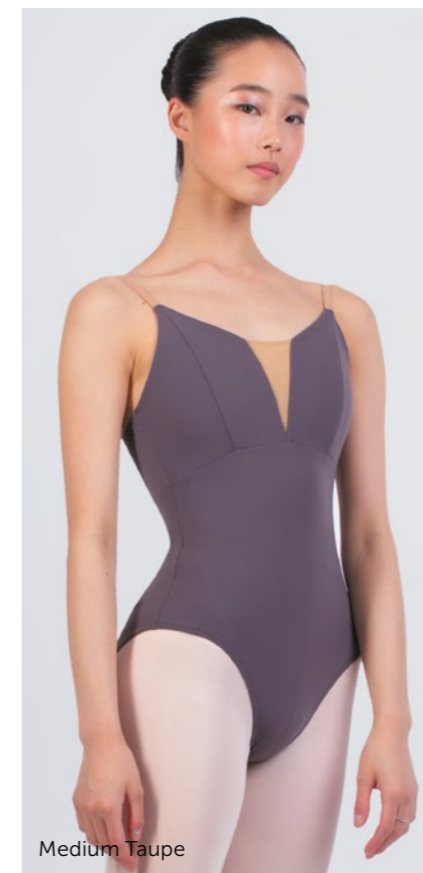

Material:

80% polyamide micro, 20% elastane.

Sizes 28 (4-5 Y) – 50 (XL): with lining.

Color:

- Pink
- White
- Royal Blue
- Red
- Black
- Light Navy
- Lilac
- Olive
- Light Blue
- Ice Blue
- Coffee
- Dark Blue
- Medium Taupe