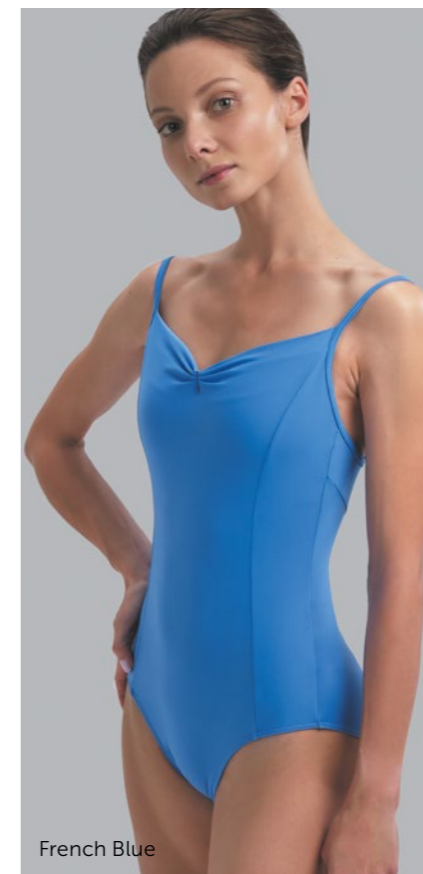

Material:

80% polyamide micro, 20% elastane.

**Sizes 26 (3-4 Y) – 36 (10-11 Y): with lining.**  
**Sizes 38 (12-13 Y) – 50 (XL): with lining and pockets for cups.**

Color:

- Ice Blue
- Light Navy
- Lilac
- Light Blue
- Royal Blue
- Pink
- French Blue
- Lavender
- Red
- Bordeaux
- Olive
- Black
- Coffee
- White