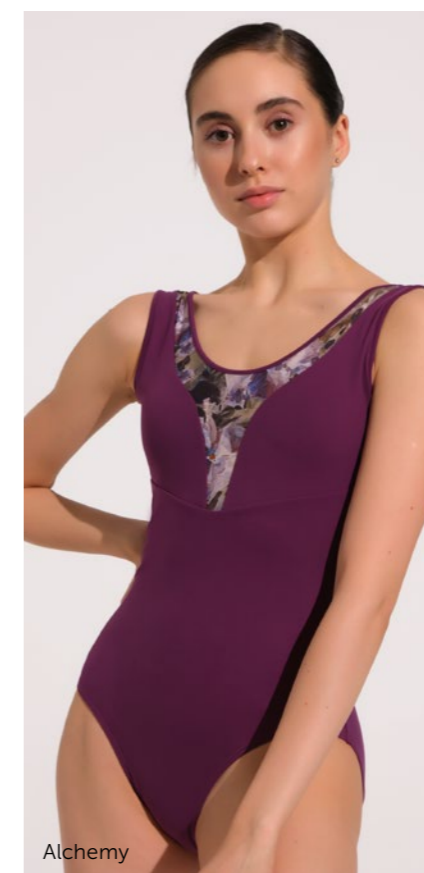

Survivor

Alchemy