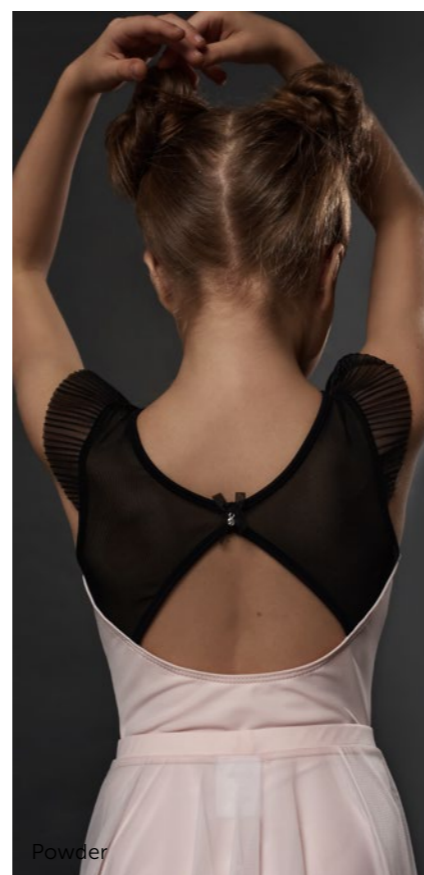

DAD1984M Babette

Sizes 26 (3-4 Y) – 38 (12-13 Y): no lining.

Sizing by age EU	3-4Y	4-5Y	6-7Y	8-9Y	9-10Y	10-11Y	12-13Y
Size RU	26	28	30	32	34	36	38

Material:
80% polyamide micro, 20% elastane.

Color:

- Powder ☐ White
- Tiffany ☒ Black