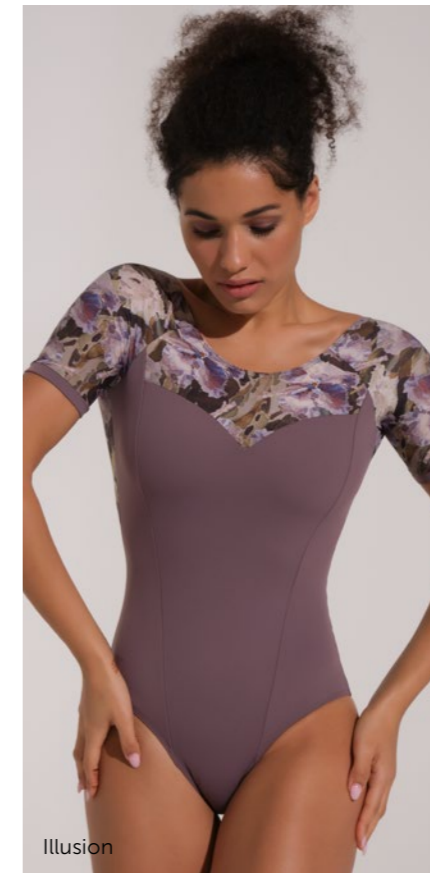

Alchemy

Illusion