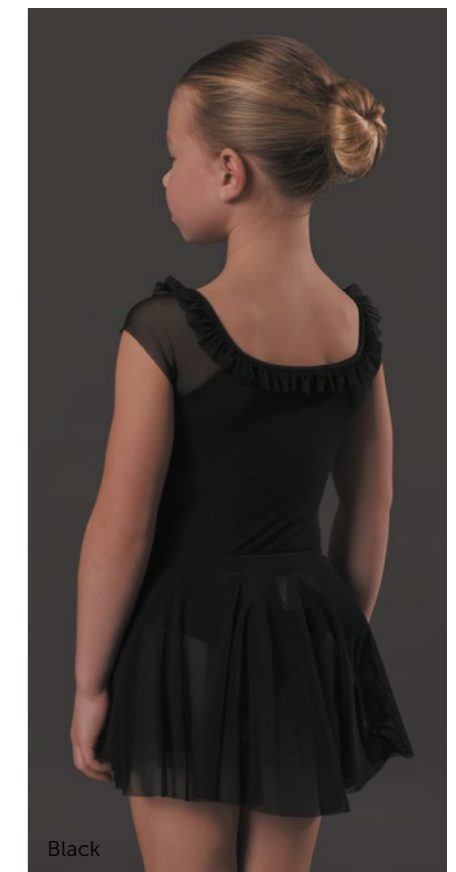

DAD1975MP Beth
DAD1975M Beth
Tank style leotard

DAD1975MP Beth
Sizes 26 (3-4 Y) — 38 (12-13 Y): with lining.

DAD1975M Beth
Sizes 26 (3-4 Y) — 38 (12-13 Y): no lining.

Sizing by age EU	3-4Y	4-5Y	6-7Y	8-9Y	9-10Y	10-11Y	12-13Y
Size RU	26	28	30	32	34	36	38

Material:
80% polyamide micro, 20% elastane.

1. Color:
2. Powder
   - Tiffany
   - Light Blue
   - ☐ White
   - ☒ Black

DAD1977MP Belle
DAD1977M Belle
Tank style leotard

DAD1977MP Belle
Sizes 26 (3-4 Y) — 38 (12-13 Y): with lining.

DAD1977M Belle
Sizes 26 (3-4 Y) — 38 (12-13 Y): no lining.

Sizing by age EU	3-4Y	4-5Y	6-7Y	8-9Y	9-10Y	10-11Y	12-13Y
Size RU	26	28	30	32	34	36	38

Material:
80% polyamide micro, 20% elastane.

1. Color:
2. Powder
   - Tiffany
   - Light Blue
   - ☐ White
   - ☒ Black

DAD1976MP Belka
Tank style leotard

DAD1976MP Belka
Sizes 26 (3-4 Y) — 38 (12-13 Y): with lining.

Sizing by age EU	3-4Y	4-5Y	6-7Y	8-9Y	9-10Y	10-11Y	12-13Y
Size RU	26	28	30	32	34	36	38

Material:
80% polyamide micro, 20% elastane.

1. Color:
2. Powder
   - Tiffany
   - Light Blue
   - ☐ White
   - ☒ Black

DAD1978MP Belinda
DAD1978M Belinda
Cap sleeve leotard

DAD1978MP Belinda
Sizes 26 (3-4 Y) — 38 (12-13 Y): with lining.

DAD1978M Belinda
Sizes 26 (3-4 Y) — 38 (12-13 Y): no lining.

Sizing by age EU	3-4Y	4-5Y	6-7Y	8-9Y	9-10Y	10-11Y	12-13Y
Size RU	26	28	30	32	34	36	38

Material:
80% polyamide micro, 20% elastane.

1. Color:
2. Powder
   - Tiffany
   - Light Blue
   - ☐ White
   - ☒ Black

Black