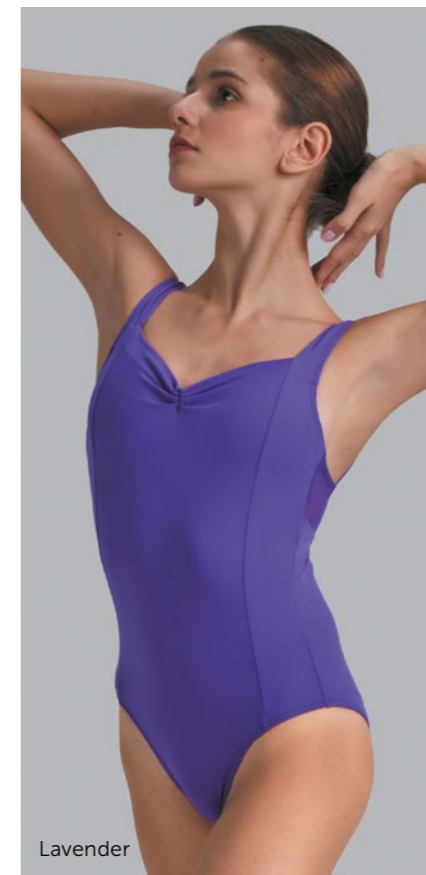

Material:

80% polyamide micro, 20% elastane.

**Sizes 26 (3-4 Y) – 36 (10-11 Y): with lining.**  
**Sizes 38 (12-13 Y) – 50 (XL): with lining and pockets for cups.**

Color:

- Ice Blue
- Light Navy
- Lilac
- Light Blue
- Royal Blue
- Pink
- French Blue
- Lavender
- Red
- Bordeaux
- Olive
- Black
- Coffee
- White