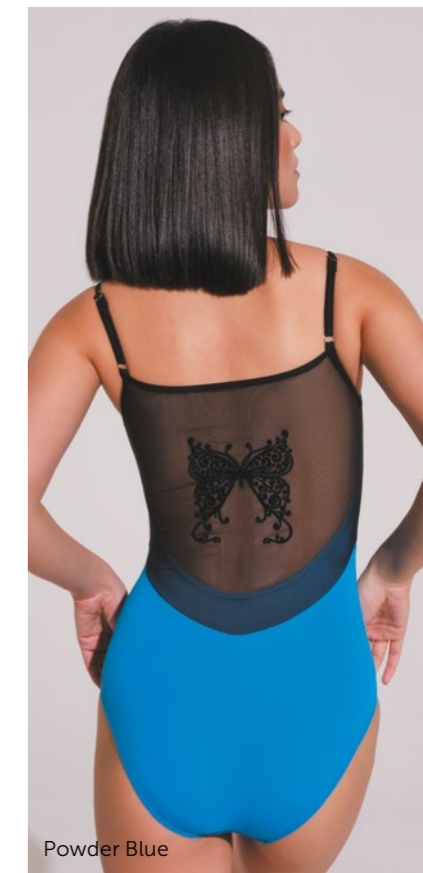

Material:  
80% polyamide micro, 20% elastane.

**Sizes 36 (10-11 Y) – 50 (XL): with lining and pockets for cups.**

Color:

- Powder Blue
- Alchemy
- Giza
- Black

Powder Blue

Powder Blue

Giza

**DA2021MP**  
**Lesley**  
Tank style leotard  
Black