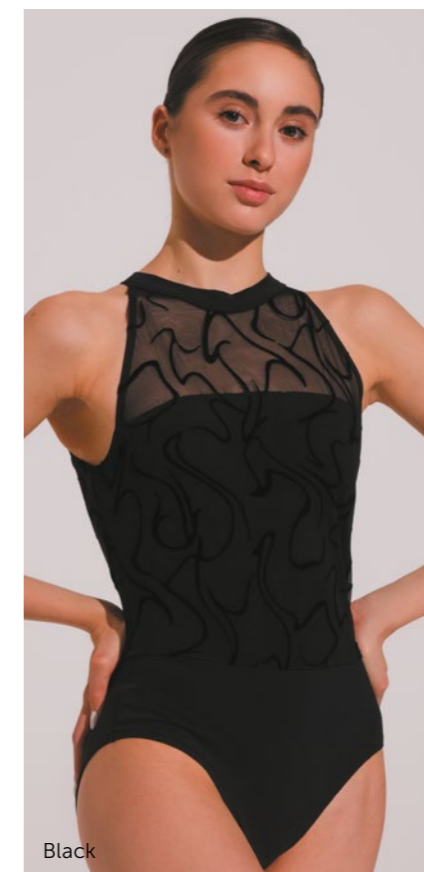

80% polyamide micro, 20% elastane.

Sizes 36 (10–11 Y) — 50 (XL): with lining.

Color:

● Black

Black

Black

**DAD2016MP Little Farrah**  
**DA2016MP Farrah**  
Cap sleeve leotard

Youth sizes