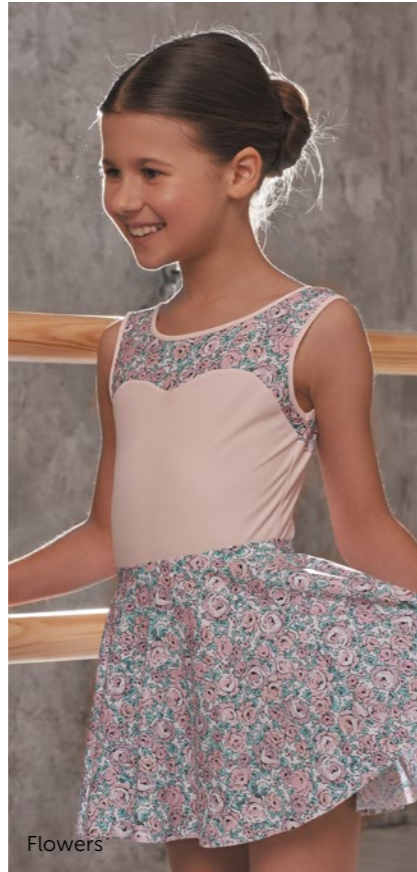

DAD1986/1 Brie

Pull-on skirt flower print

DAD1986/1 Brie

Sizing by age EU	3-4Y	4-5Y	6-7Y	8-9Y	9-10Y	10-11Y	12-13Y
Size RU	26	28	30	32	34	36	38

Material:
84% polyamide, 16% elastane.

Color:
Flowers