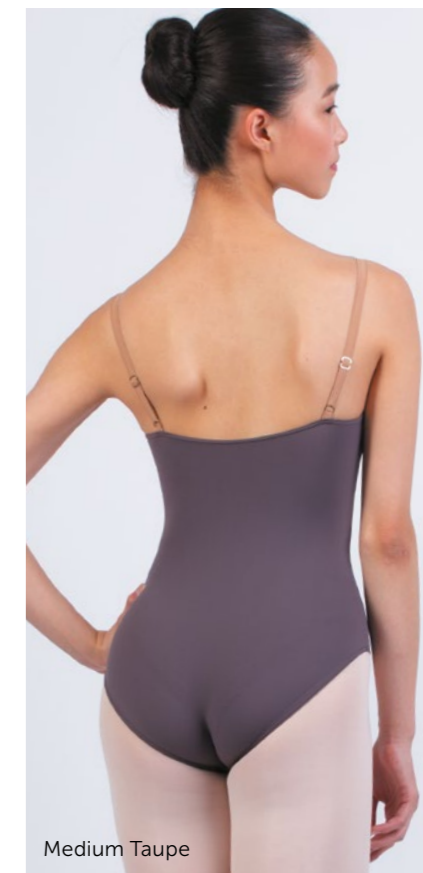

Medium Taupe