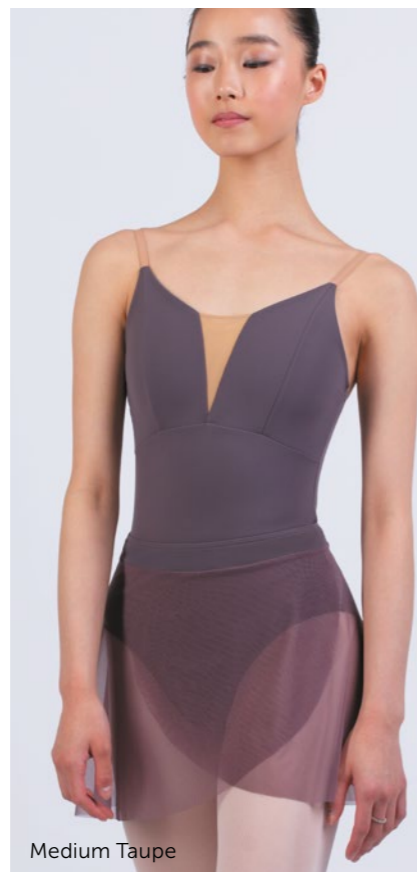

**Length: 33 cm**

Color:

- |   |  |   |
|---|--|---|
| <span style="color: pink;">●</span> Pink          | <span style="color: white;">○</span> White       | <span style="color: blue;">●</span> Royal Blue      |
| <span style="color: red;">●</span> Red            | <span style="color: black;">●</span> Black       | <span style="color: darkblue;">●</span> Dark Blue   |
| <span style="color: lightblue;">●</span> Ice Blue | <span style="color: brown;">●</span> Coffee      | <span style="color: lightblue;">●</span> Light Blue |
| <span style="color: olive;">●</span> Olive        | <span style="color: grey;">●</span> Medium Taupe | <span style="color: lightgrey;">●</span> Lilac      |