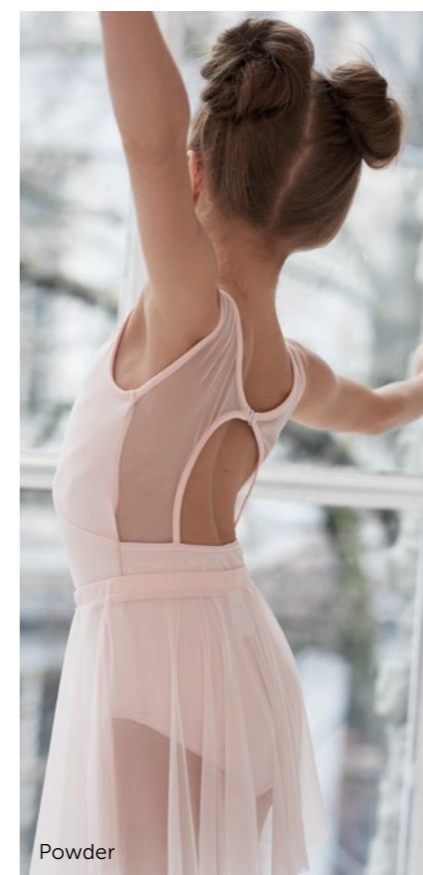

Material:  
93% polyamide, 7% elastane.

Color:

- Powder  White
- Tiffany  Black
- Light Blue

**DAD1986/1 Brie**

Pull-on skirt flower print

**DAD1986/1 Brie**

|                  |      |      |      |      |       |        |        |
|------------------|------|------|------|------|-------|--------|--------|
| Sizing by age EU | 3-4Y | 4-5Y | 6-7Y | 8-9Y | 9-10Y | 10-11Y | 12-13Y |
| Size RU          | 26   | 28   | 30   | 32   | 34    | 36     | 38     |