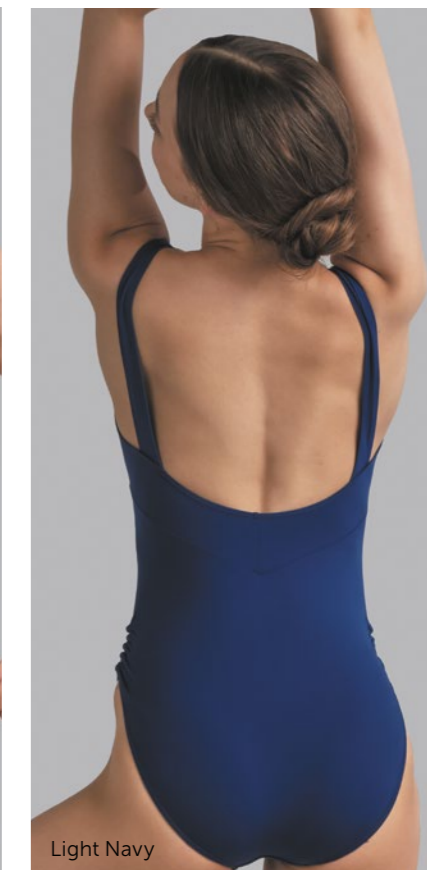

DAD2002MP Little Eva
DA2002MP Eva

Tank style leotard

Youth sizes

DAD2002MP Little Eva

Sizing by age EU	3-4Y	4-5Y	6-7Y	8-9Y	9-10Y	10-11Y	12-13Y
Size RU	26	28	30	32	34	36	38

Adult sizes

DA2002MP Eva

International size	XXS	XS	S	M	L	XL
Size RU	40	42	44	46	48	50

Material:

80% polyamide micro, 20% elastane.

Sizes 26 (3-4 Y) – 36 (10-11 Y): with lining.
Sizes 38 (12-13 Y) – 50 (XL): with lining and pockets for cups.

Color:

- Ice Blue
- Light Navy
- Lilac
- Light Blue
- Royal Blue
- Pink
- French Blue
- Lavender
- Red
- Bordeaux
- Olive
- Black
- Coffee
- White

Light Navy

DAD2002/1MP Little Ellen
DA2002/1MP Ellen

Tank style leotard

Youth sizes

DAD2002/1MP Little Ellen

Sizing by age EU	3-4Y	4-5Y	6-7Y	8-9Y	9-10Y	10-11Y	12-13Y
Size RU	26	28	30	32	34	36	38

Adult sizes

DA2002/1MP Ellen

International size	XXS	XS	S	M	L	XL
Size RU	40	42	44	46	48	50

Material:

80% polyamide micro, 20% elastane.

Sizes 26 (3-4 Y) – 36 (10-11 Y): with lining.
Sizes 38 (12-13 Y) – 50 (XL): with lining and pockets for cups.

Color:

- Ice Blue
- Light Navy
- Lilac
- Light Blue
- Royal Blue
- Pink
- French Blue
- Lavender
- Red
- Bordeaux
- Olive
- Black
- Coffee
- White