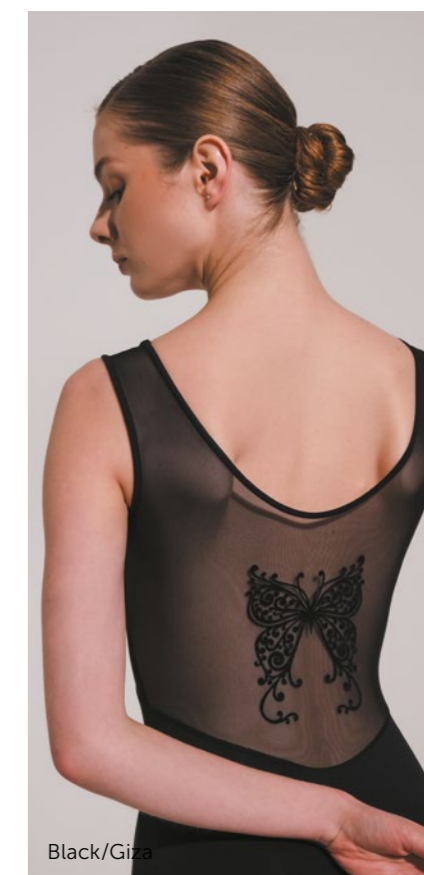

Material:

80% polyamide micro, 20% elastane.

**Sizes 36 (10–11 Y) — 50 (XL): with lining and pockets for cups.**

Color:

- Black/Alchemy
- Black/Giza
- Black/Powder Blue

Black/Giza

Black/Giza

**DA2040MP**  
**Jennifer**  
Camisole leotard  
Giza