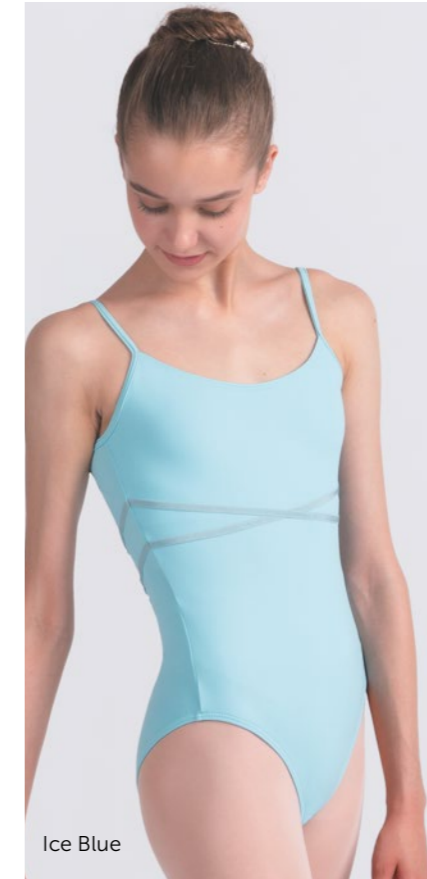

Material:

80% polyamide micro, 20% elastane.

**Sizes 36 (10-11 Y) – 50 (XL): with lining and pockets for cups.**

Color:

- Ice Blue
- Dark Blue
- Coffee
- Black

Ice Blue

Ice Blue