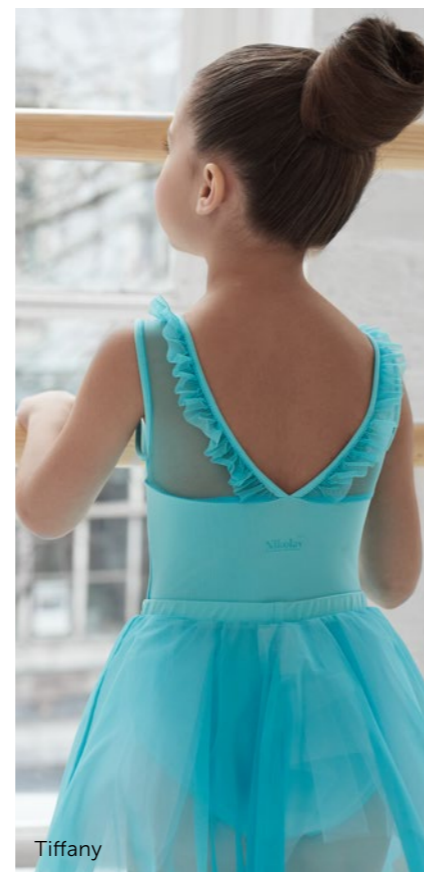

Tiffany

DAD1978MP Belinda
DAD1978M Belinda
Cap sleeve leotard

DAD1978MP Belinda
Sizes 26 (3-4 Y) — 38 (12-13 Y): with lining.

DAD1978M Belinda
Sizes 26 (3-4 Y) — 38 (12-13 Y): no lining.

Sizing by age EU	3-4Y	4-5Y	6-7Y	8-9Y	9-10Y	10-11Y	12-13Y
Size RU	26	28	30	32	34	36	38

Material:
80% polyamide micro, 20% elastane.

1. Color:
2. Powder
   - Tiffany
   - Light Blue
   - ☐ White
   - ☒ Black