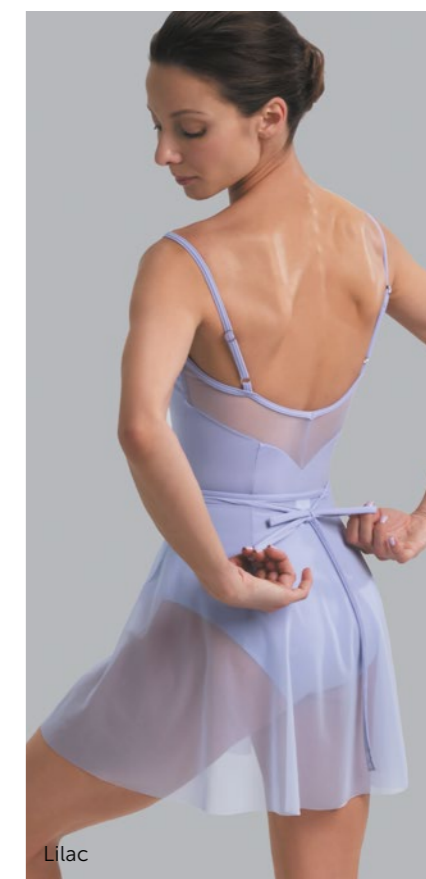

DAD2005 Little Echo
DA2005 Echo
Mesh skirt

Youth sizes

DAD2005 Little Echo

Sizing by age EU	3-4Y	4-5Y	6-7Y	8-9Y	9-10Y	10-11Y	12-13Y
Size RU	26	28	30	32	34	36	38

Adult sizes

DA2005 Echo

International size	XXS	XS	S	M	L	XL
Size RU	40	42	44	46	48	50

Material:
93% polyamide, 7% elastane.

Sizes 26 (3-4 Y) — 36 (10-11 Y): with lining.
Sizes 38 (12-13 Y) — 50 (XL): with lining and pockets for cups.

Color:

- Ice Blue
- Light Navy
- Lilac
- Light Blue
- Royal Blue
- Pink
- French Blue
- Lavender
- Red
- Bordeaux
- Olive
- Black
- Coffee
- White

DAD2006 Little Eden
DA2006 Eden
Mesh skirt with ties

Youth sizes

DAD2006 Little Eden

Sizing by age EU	3-4Y	4-5Y	6-7Y	8-9Y	9-10Y	10-11Y	12-13Y
Size RU	26	28	30	32	34	36	38

Adult sizes

DA2006 Eden

International size	XXS	XS	S	M	L	XL
Size RU	40	42	44	46	48	50

Material:
93% polyamide, 7% elastane.

Sizes 26 (3-4 Y) — 36 (10-11 Y): with lining.
Sizes 38 (12-13 Y) — 50 (XL): with lining and pockets for cups.

Color:

- Ice Blue
- Light Navy
- Lilac
- Light Blue
- Royal Blue
- Pink
- French Blue
- Lavender
- Red
- Bordeaux
- Olive
- Black
- Coffee
- White

Lilac