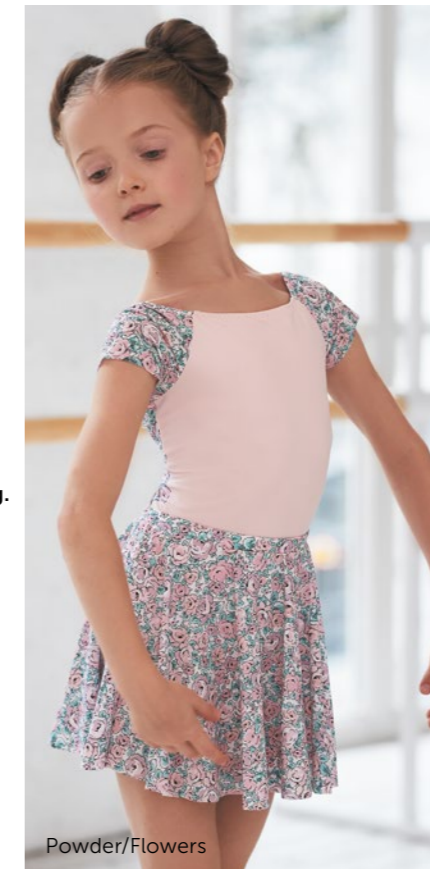

DAD1982MP Bradie
DAD1982M Bradie
Cap sleeve leotard

DAD1982MP Bradie
Sizes 26 (3-4 Y) – 38 (12-13 Y): with lining.

DAD1982M Bradie
Sizes 26 (3-4 Y) – 38 (12-13 Y): no lining.

Sizing by age EU	3-4Y	4-5Y	6-7Y	8-9Y	9-10Y	10-11Y	12-13Y
Size RU	26	28	30	32	34	36	38

Material:
80% polyamide micro, 20% elastane.

1. Color:
2. Powder/Flowers
   - Tiffany/Flowers
   - Black/Flowers