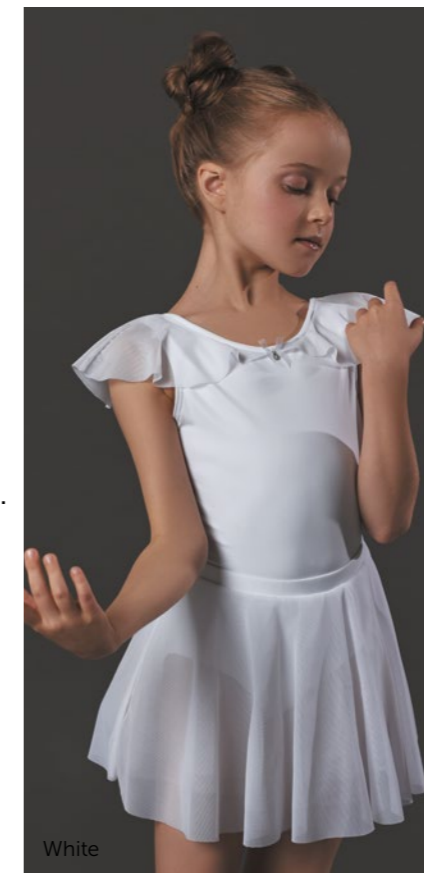

Powder

White