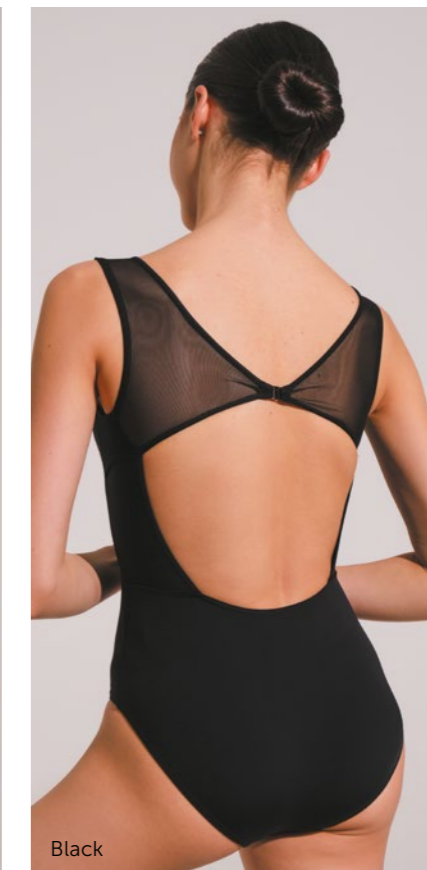

Material:

80% polyamide micro, 20% elastane.

**Sizes 36 (10–11 Y) — 50 (XL): with lining and pockets for cups.**

Color:

● Black

Black

Black

**DAD2022MP Little Leela**  
**DA2022MP Leela**  
Cap sleeve leotard